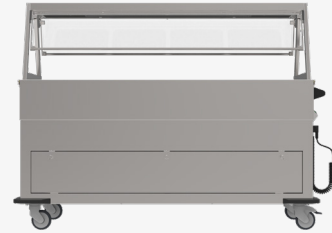

More Info

Data sheet

Children buffet trolley 4- h=750 / 800 m

Mobile nursery & schools scooping height suitable for children.

The robust stainless steel trolley with 4 separately adjustable, electrically heated GN 1/1 warming trays, is used for safe transport, distribution and serving of food in the GN system. The universal children's buffet trolley, for best food quality in daycare centers and schools. Can be reliably heated both wet and dry, with dry heating significant energy savings and less cleaning effort of the tubs.

Space-efficient loading with GN containers and GN thermoplates®, in combination with the transport-safe watertight plug-in lid.

Functionally customizable according to requirements, with a top shelf (light/heat), fold-down longitudinal/front shelf, and fold-down front shelf. On request, individual and appealing colorful foiling of the cladding is possible.

For the total solution in the daycare center or school perfect in combination with other mobile products, such as thermoport® made of plastic and stainless steel, Thermis, serving trolleys, various stackers, as well as transport and serving trolleys.

TECHNICAL SPECIFICATIONS

Children buffet trolley 4- h=750 / 800 m

TECHNICAL SPECIFICATIONS

Dimensions	1522 x 679 x 1150 mm
Material	stainless steel 1.4301 (CNS)
Weight	78 kg
Connected load	1.900 W
Rated voltage	1N AC 230 V 50/60 Hz
Plug type	Safety switch (type F)
Cable length	2.500 mm
Heating Area	+30°C to +110°C
Impact protection	4 corner bumpers 2 fixed-; 2 swivel castors
Castor	with brakes
Castor type	Rustproof
Wheel diameter	100 mm
GN depth	200 mm