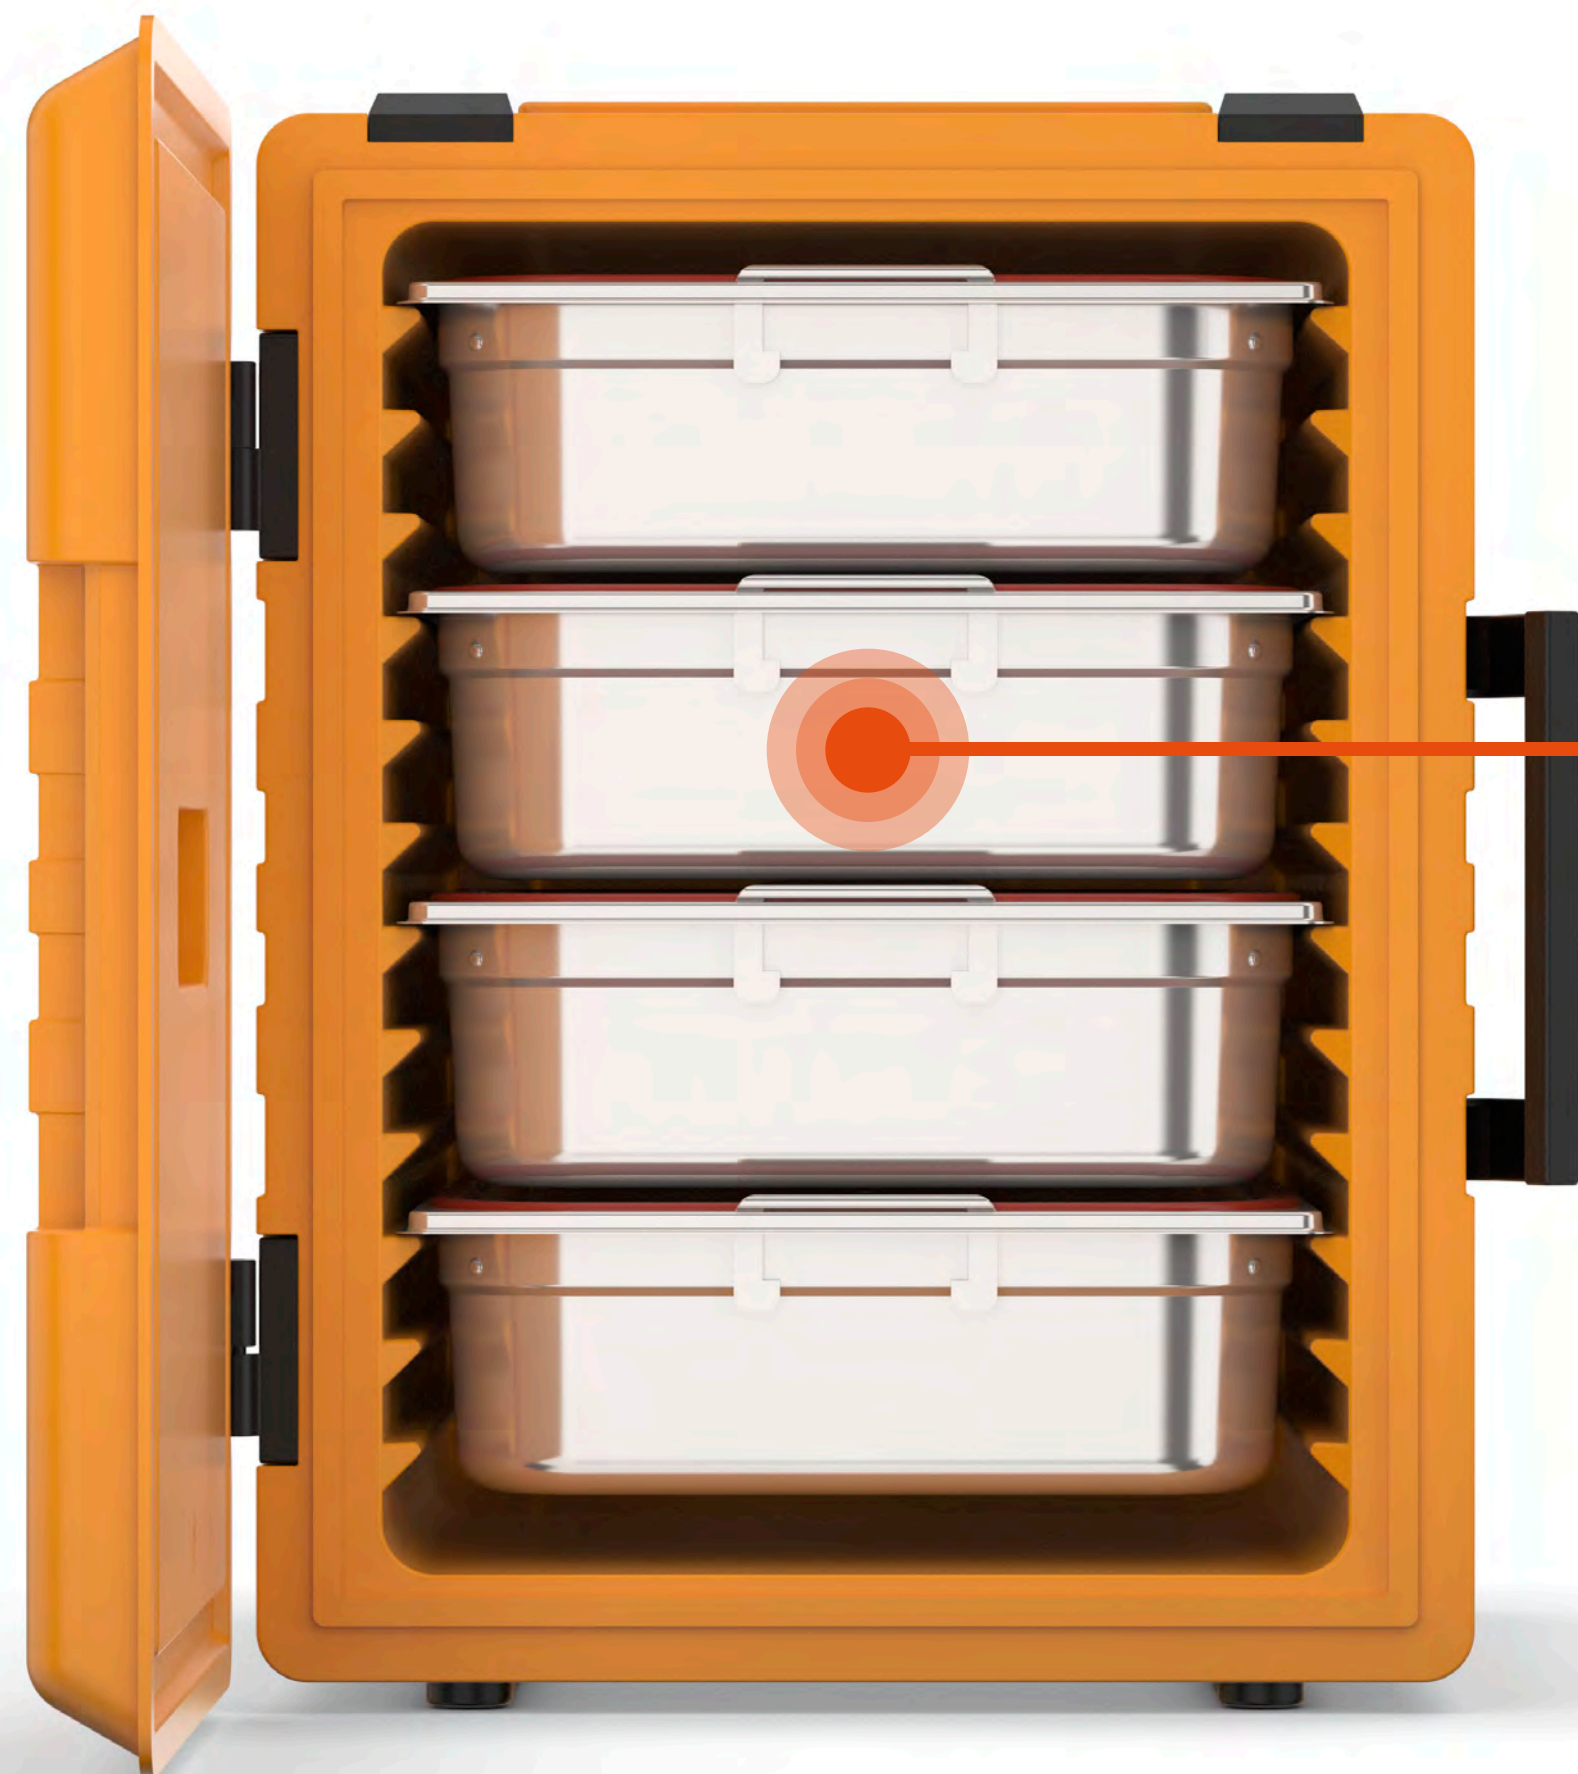

Rieber

18

spaghetti with
various sauces

thermoport® 1000

polypropylene & stainless steel 🔥

people

52

components

2

2x **1/1 100f**

2x **1/1 100f**

each 11,7l main component

each 11,7l side dish

21

stew

thermoport® 1000

polypropylene & stainless steel 🔥

people

60

components

1

4x 1/1 100f

each 11,7l stew

escalope with sauce,
side dish & vegetables