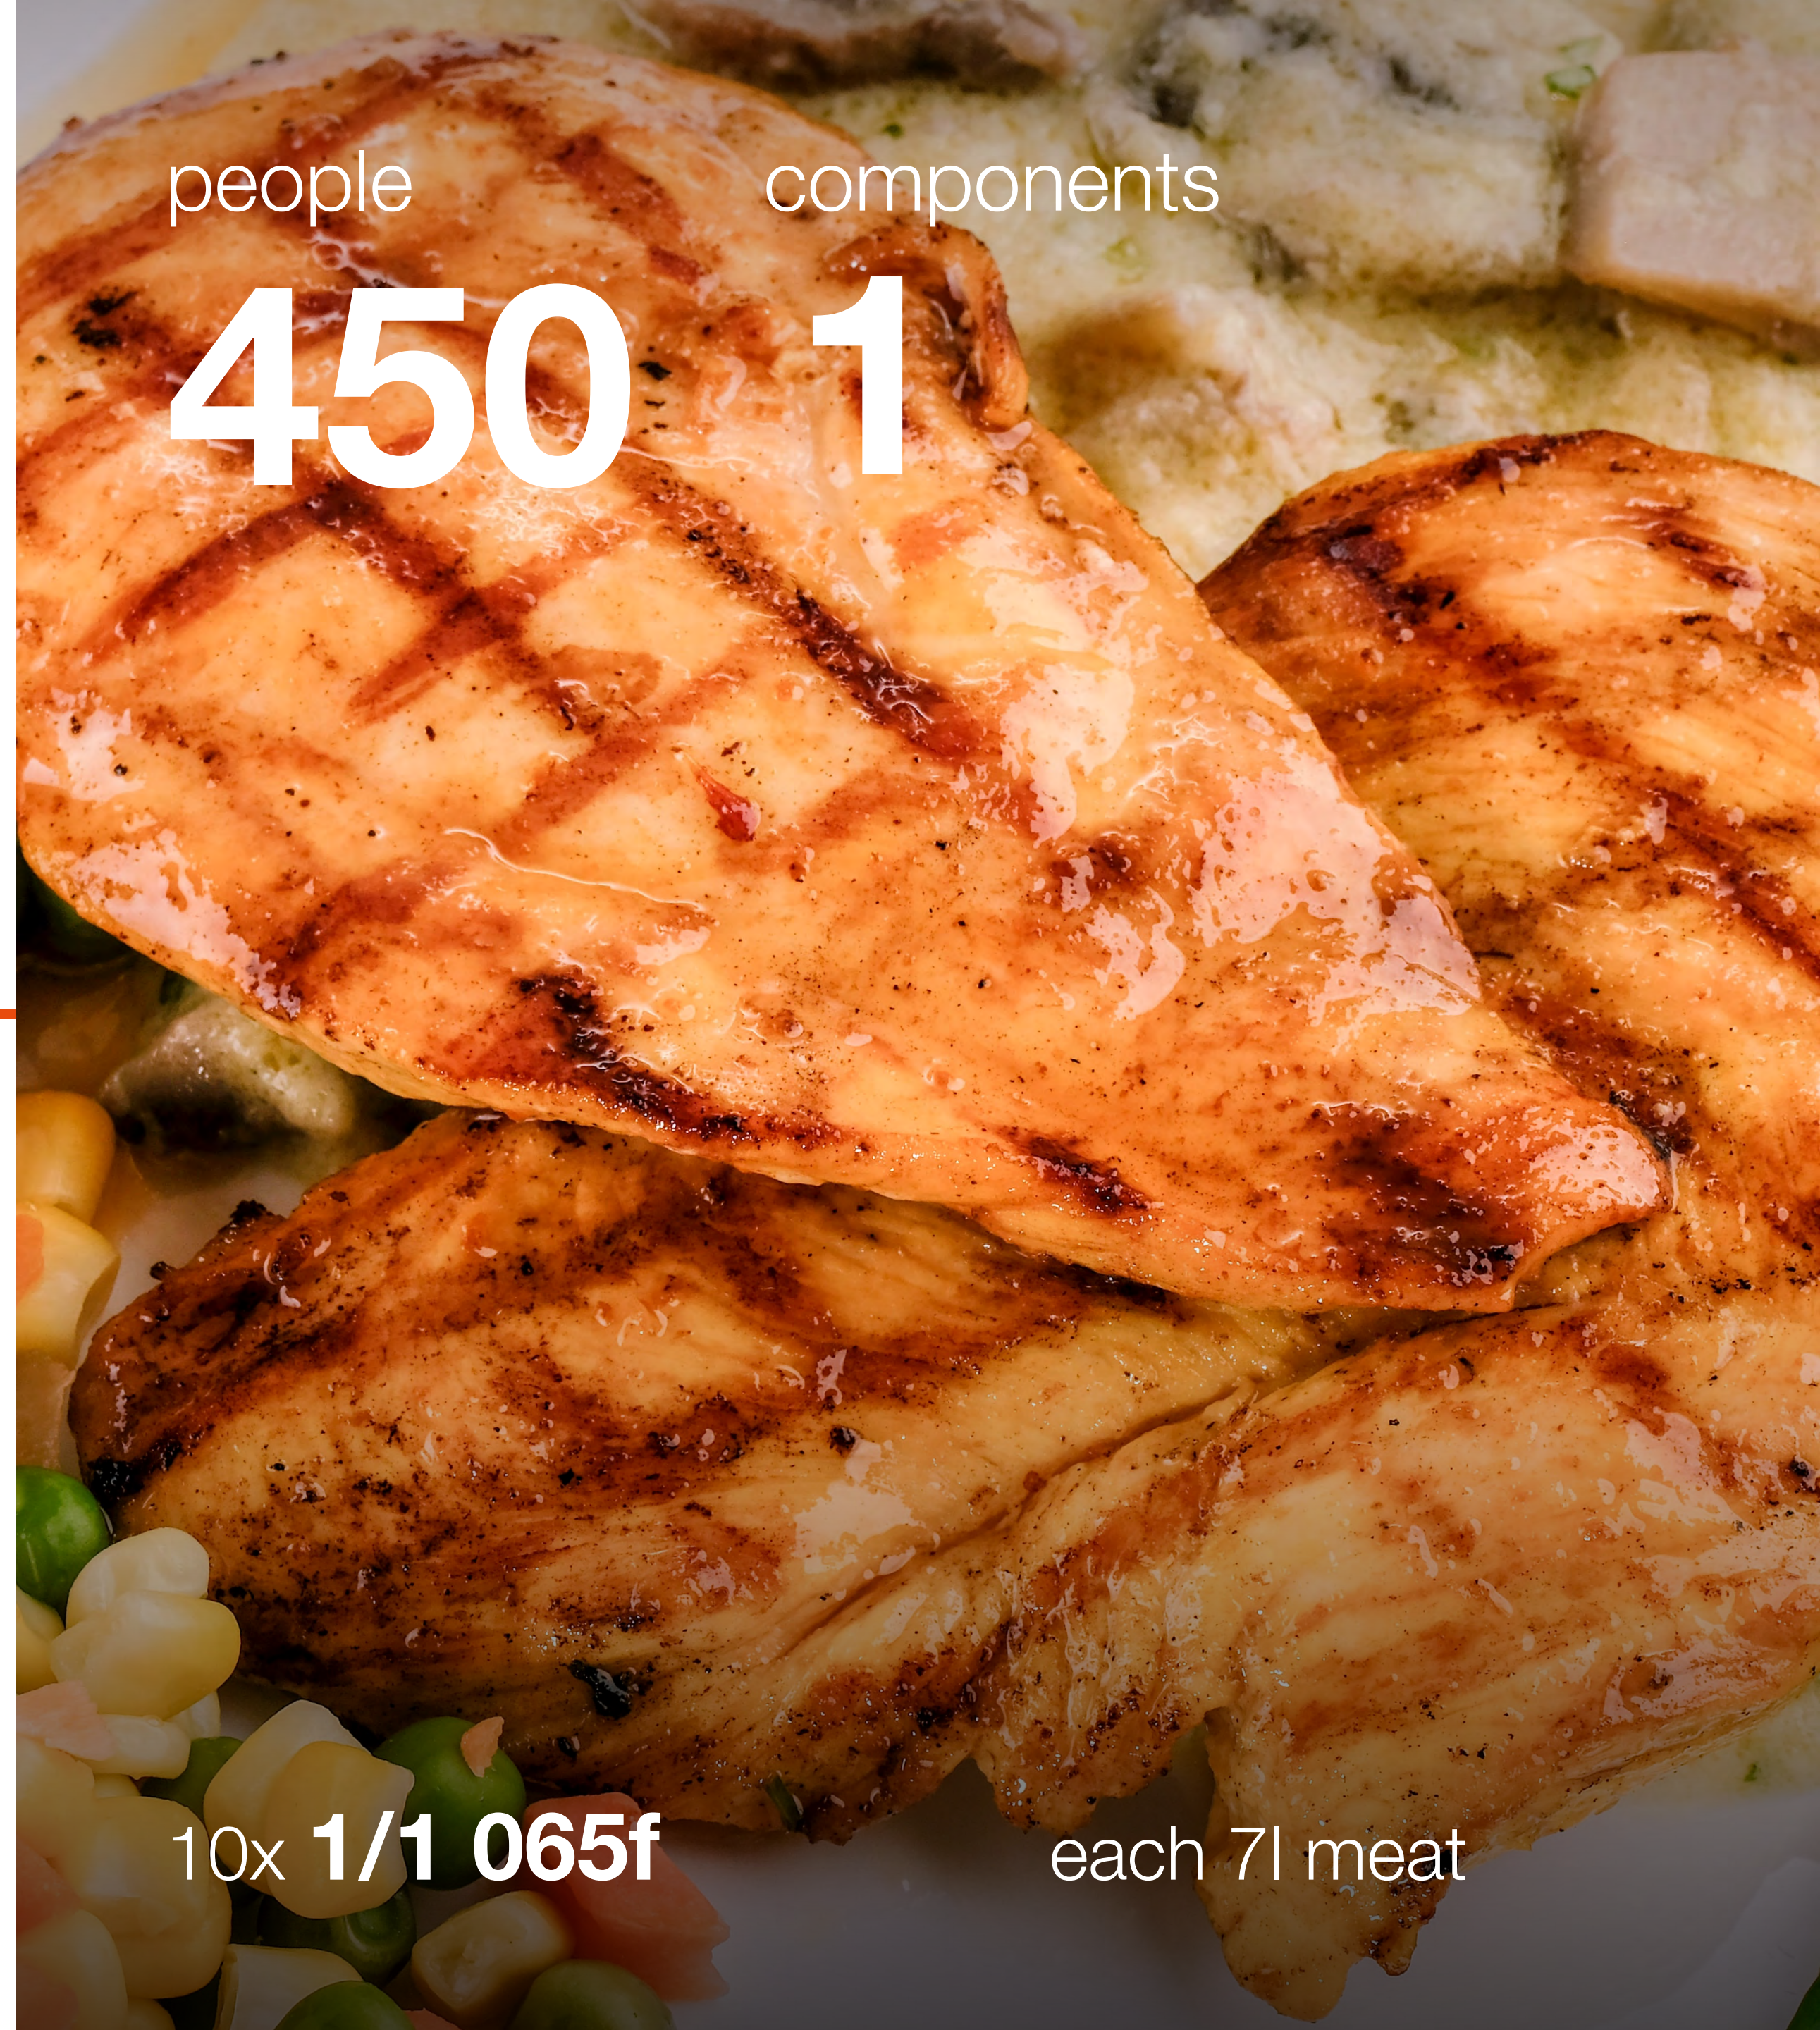

each 7l meat

35

chicken / duck in one pice
with a drip tray

thermoport® 1000

polypropylene & stainless steel ❄️

portions per 1/1 tray

3

3x **insert trays**