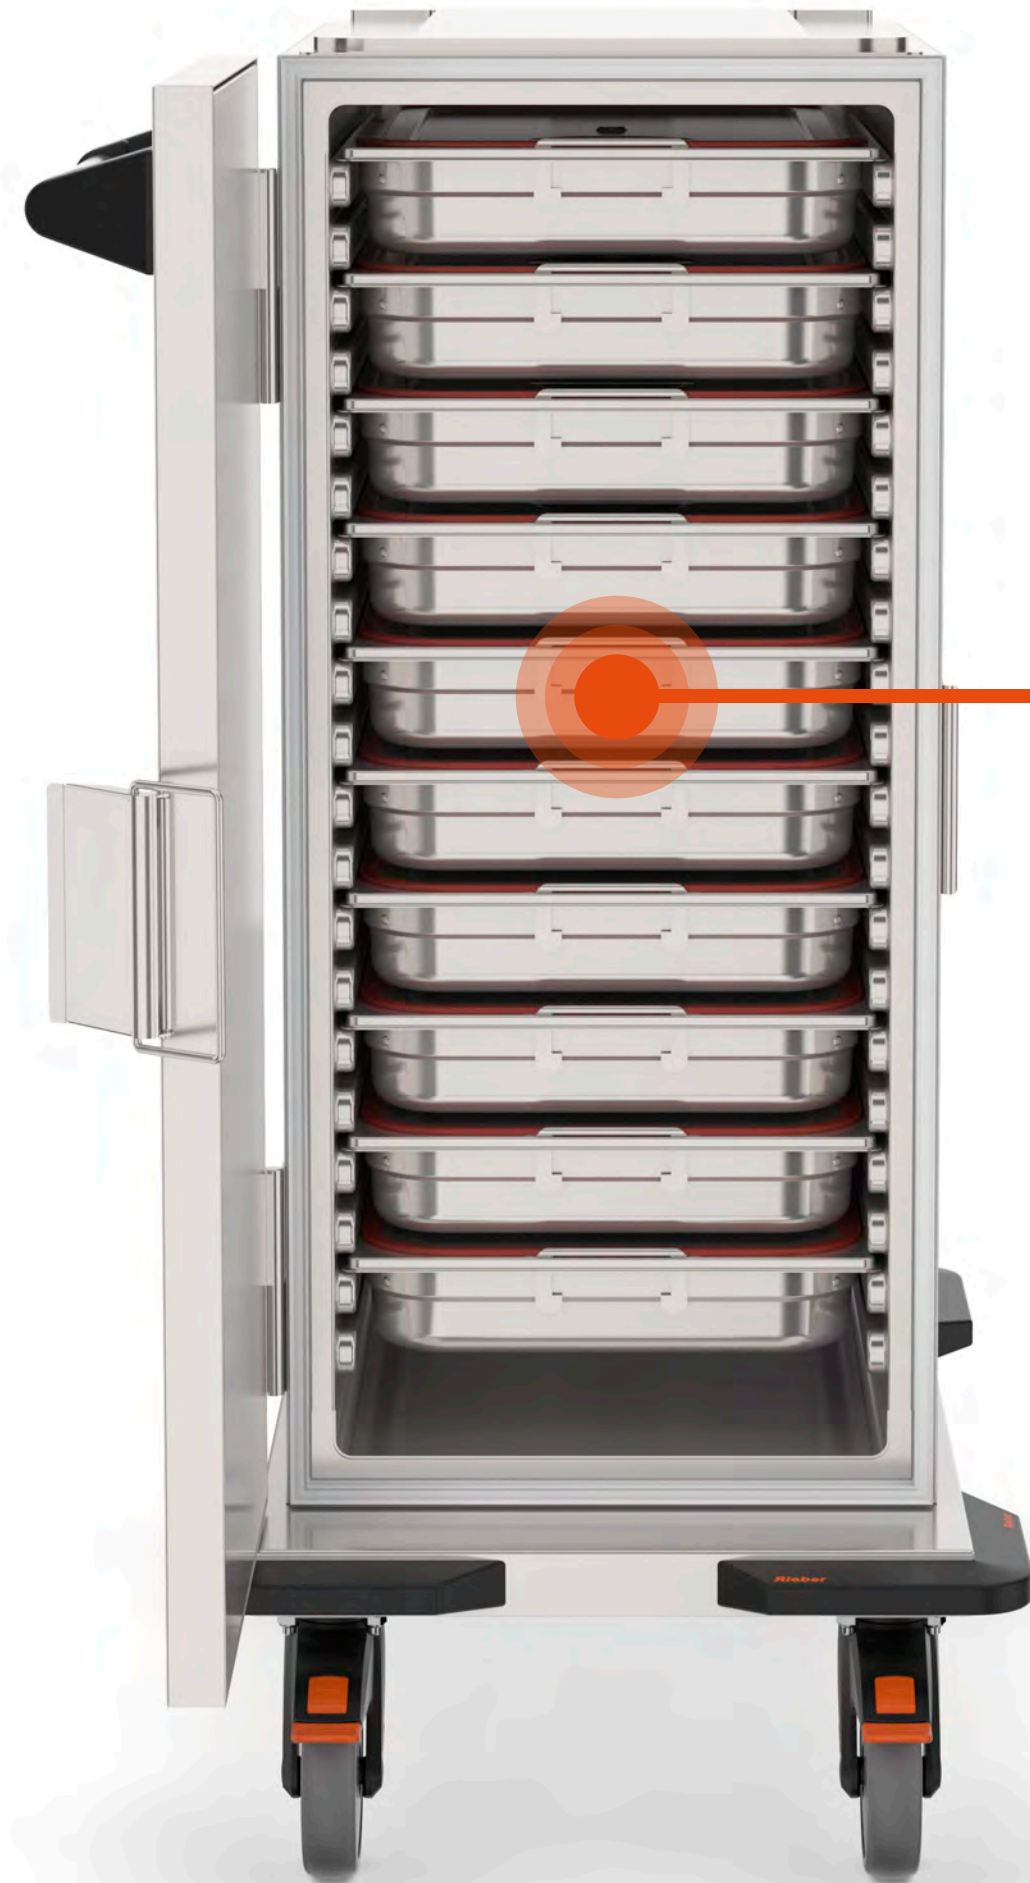

thermoport® 2000
stainless steel