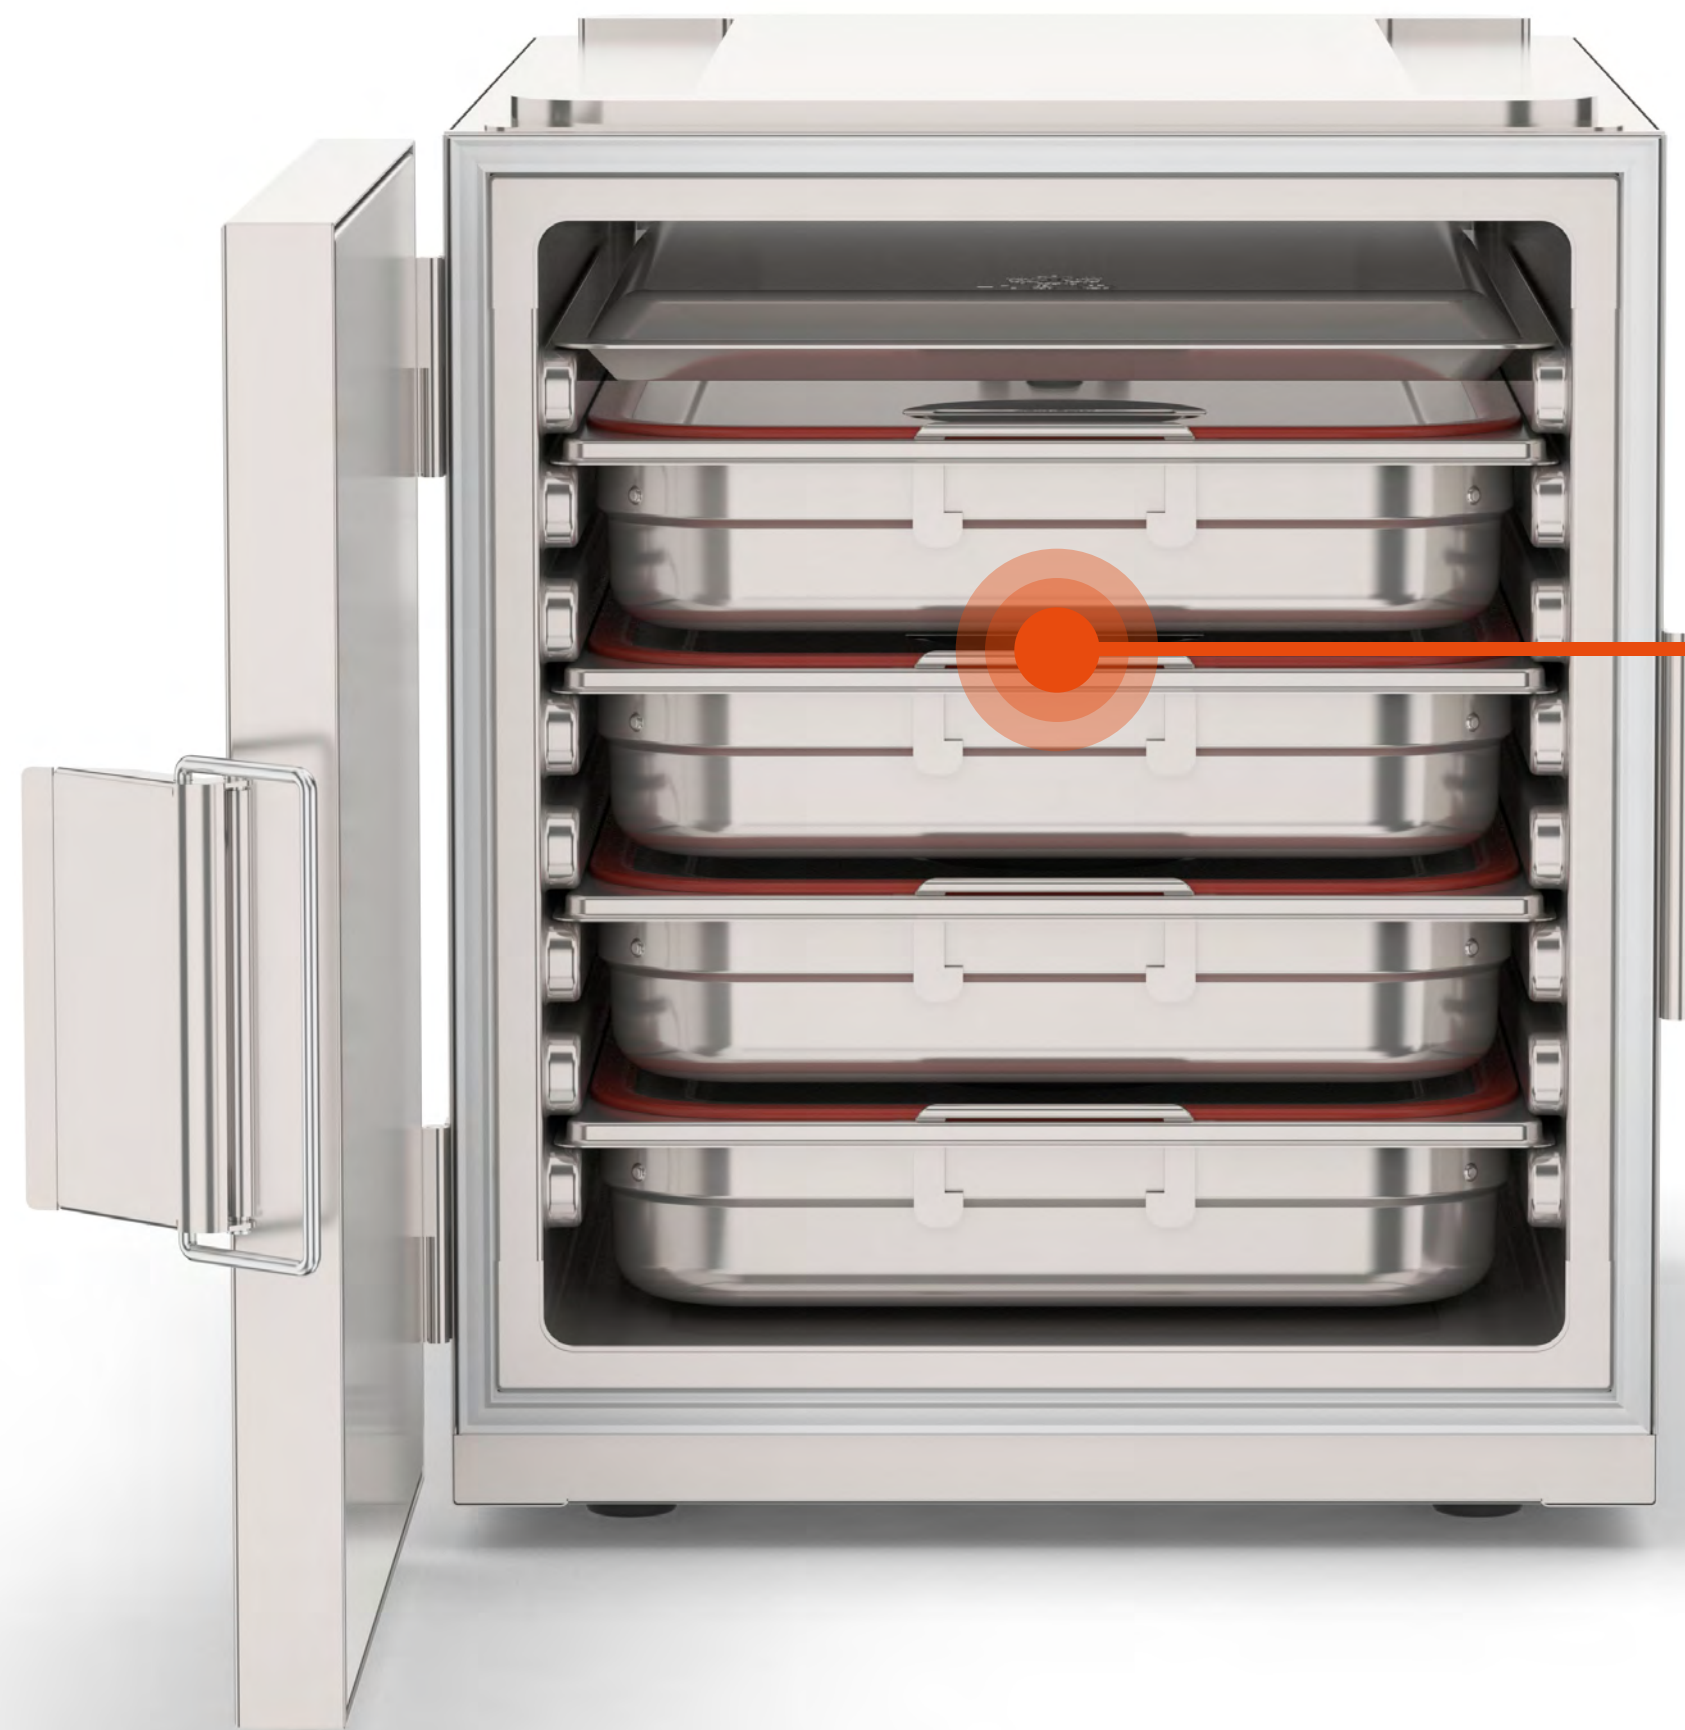

7l dressing

32

dessert
bulk food catering

thermoport® 1000

polypropylene & stainless steel ❄️

people

280

1x **cooling pellet**