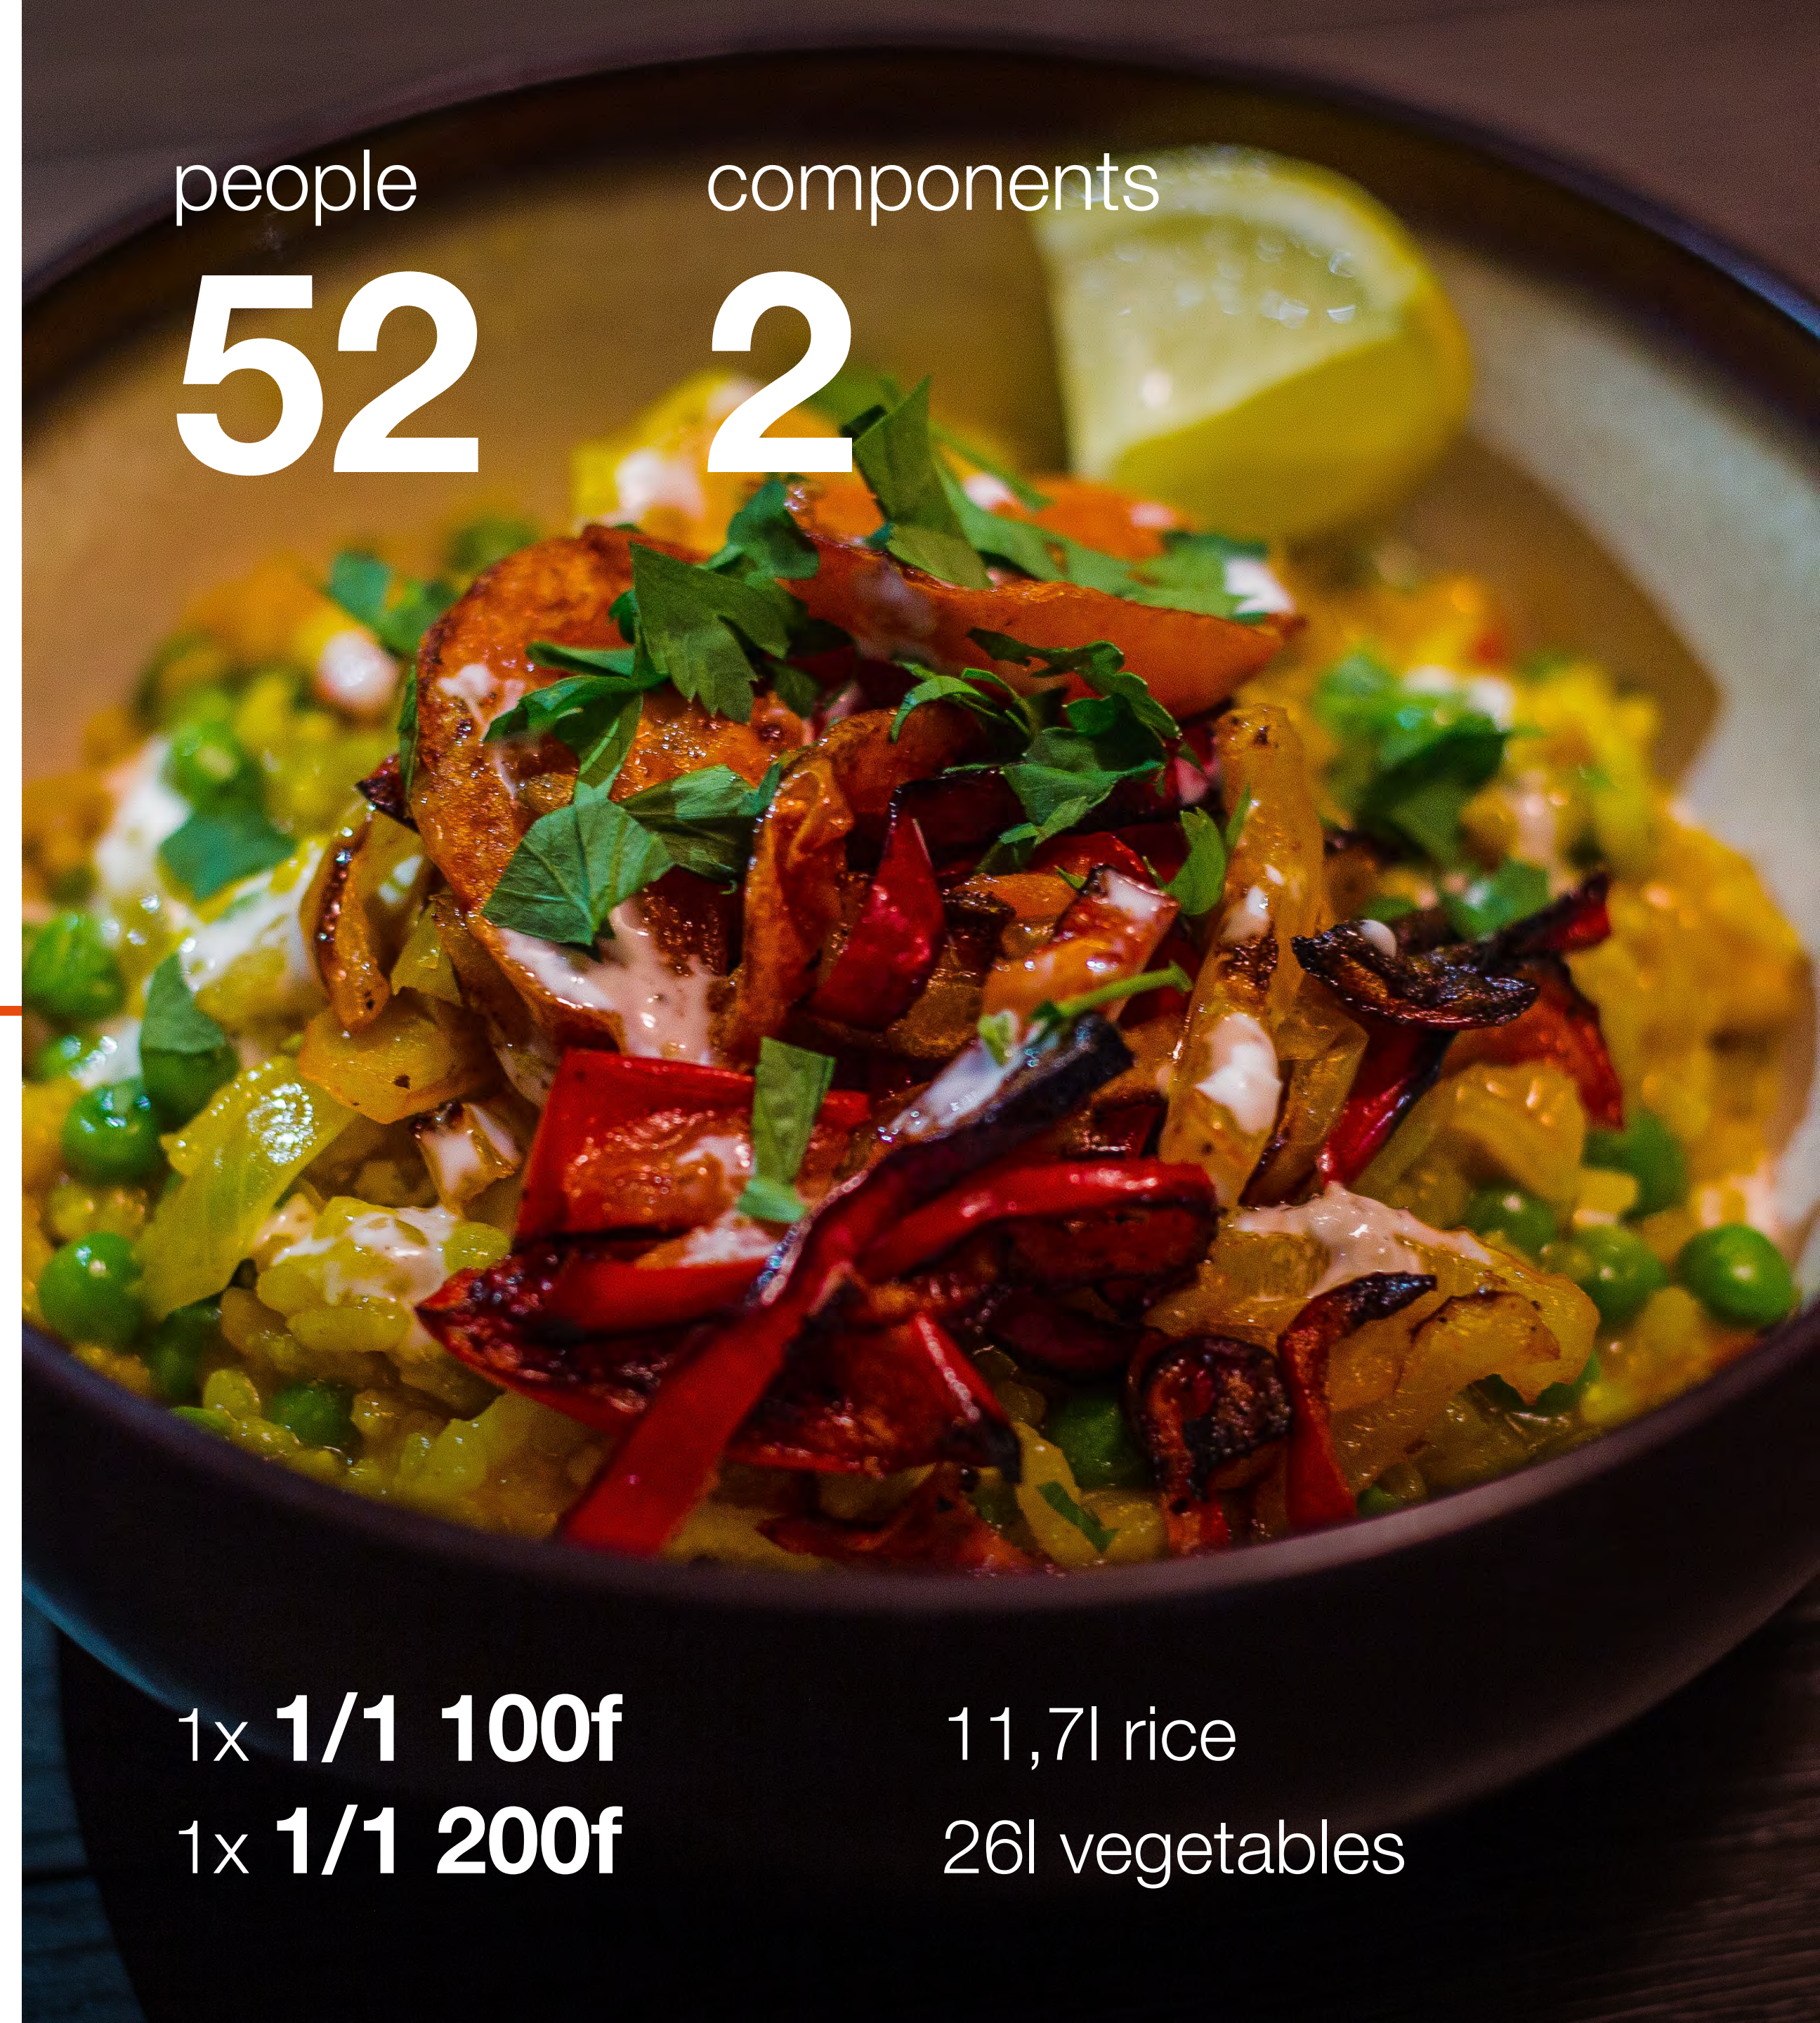

polypropylene & stainless steel 🔥

people

52

components

2

1x **1/1 100f**

1x **1/1 200f**

11,7l rice