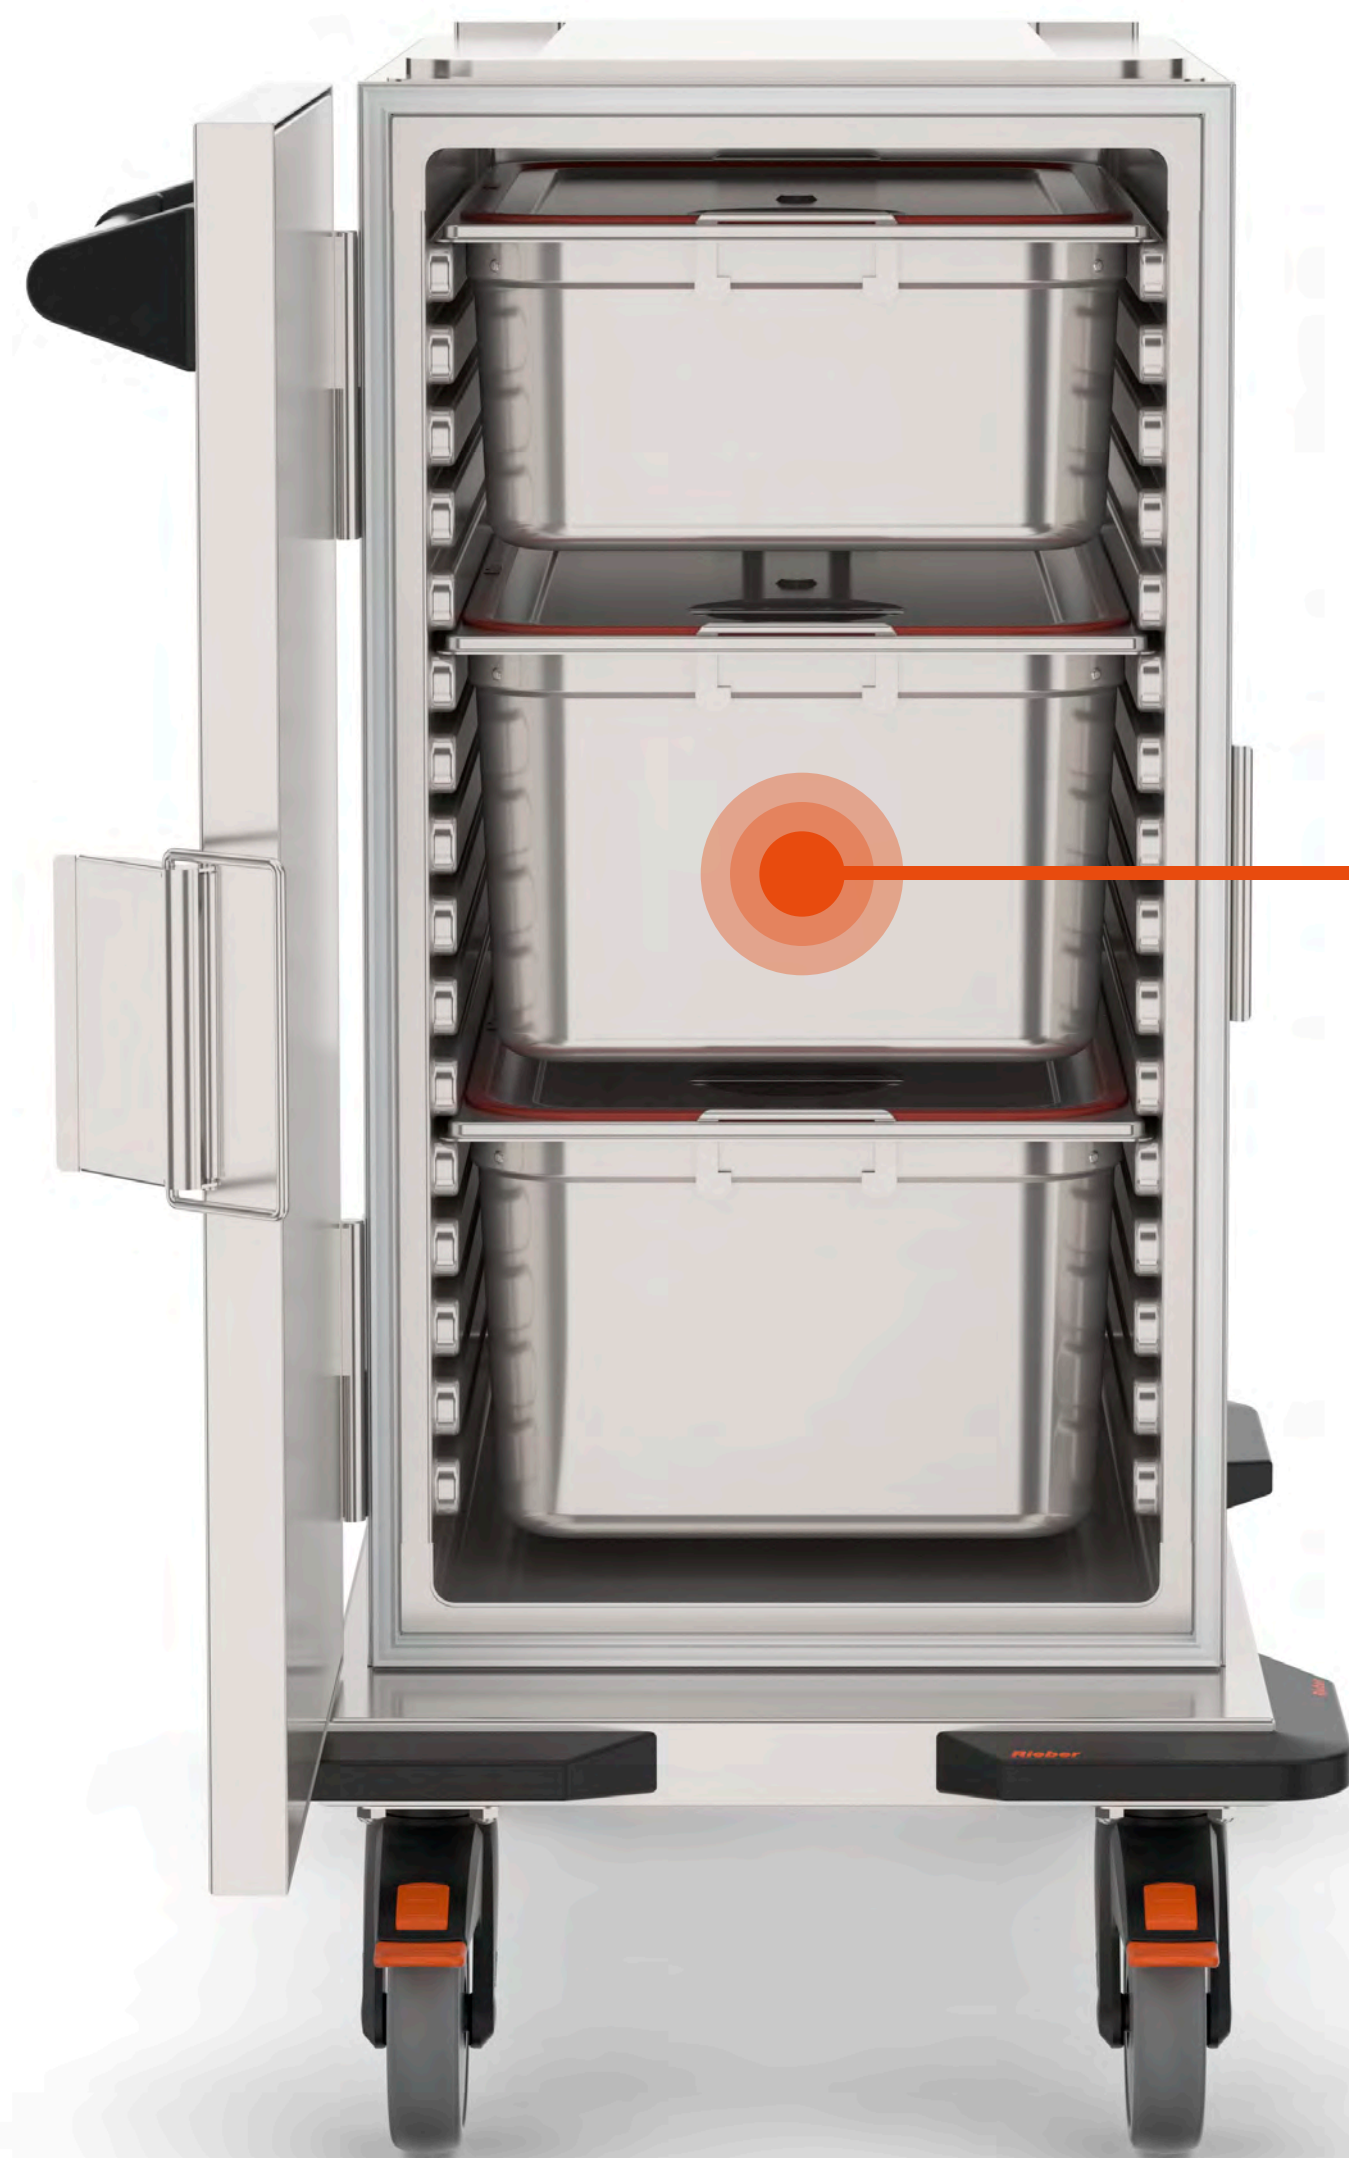

thermoport® 1600
stainless steel