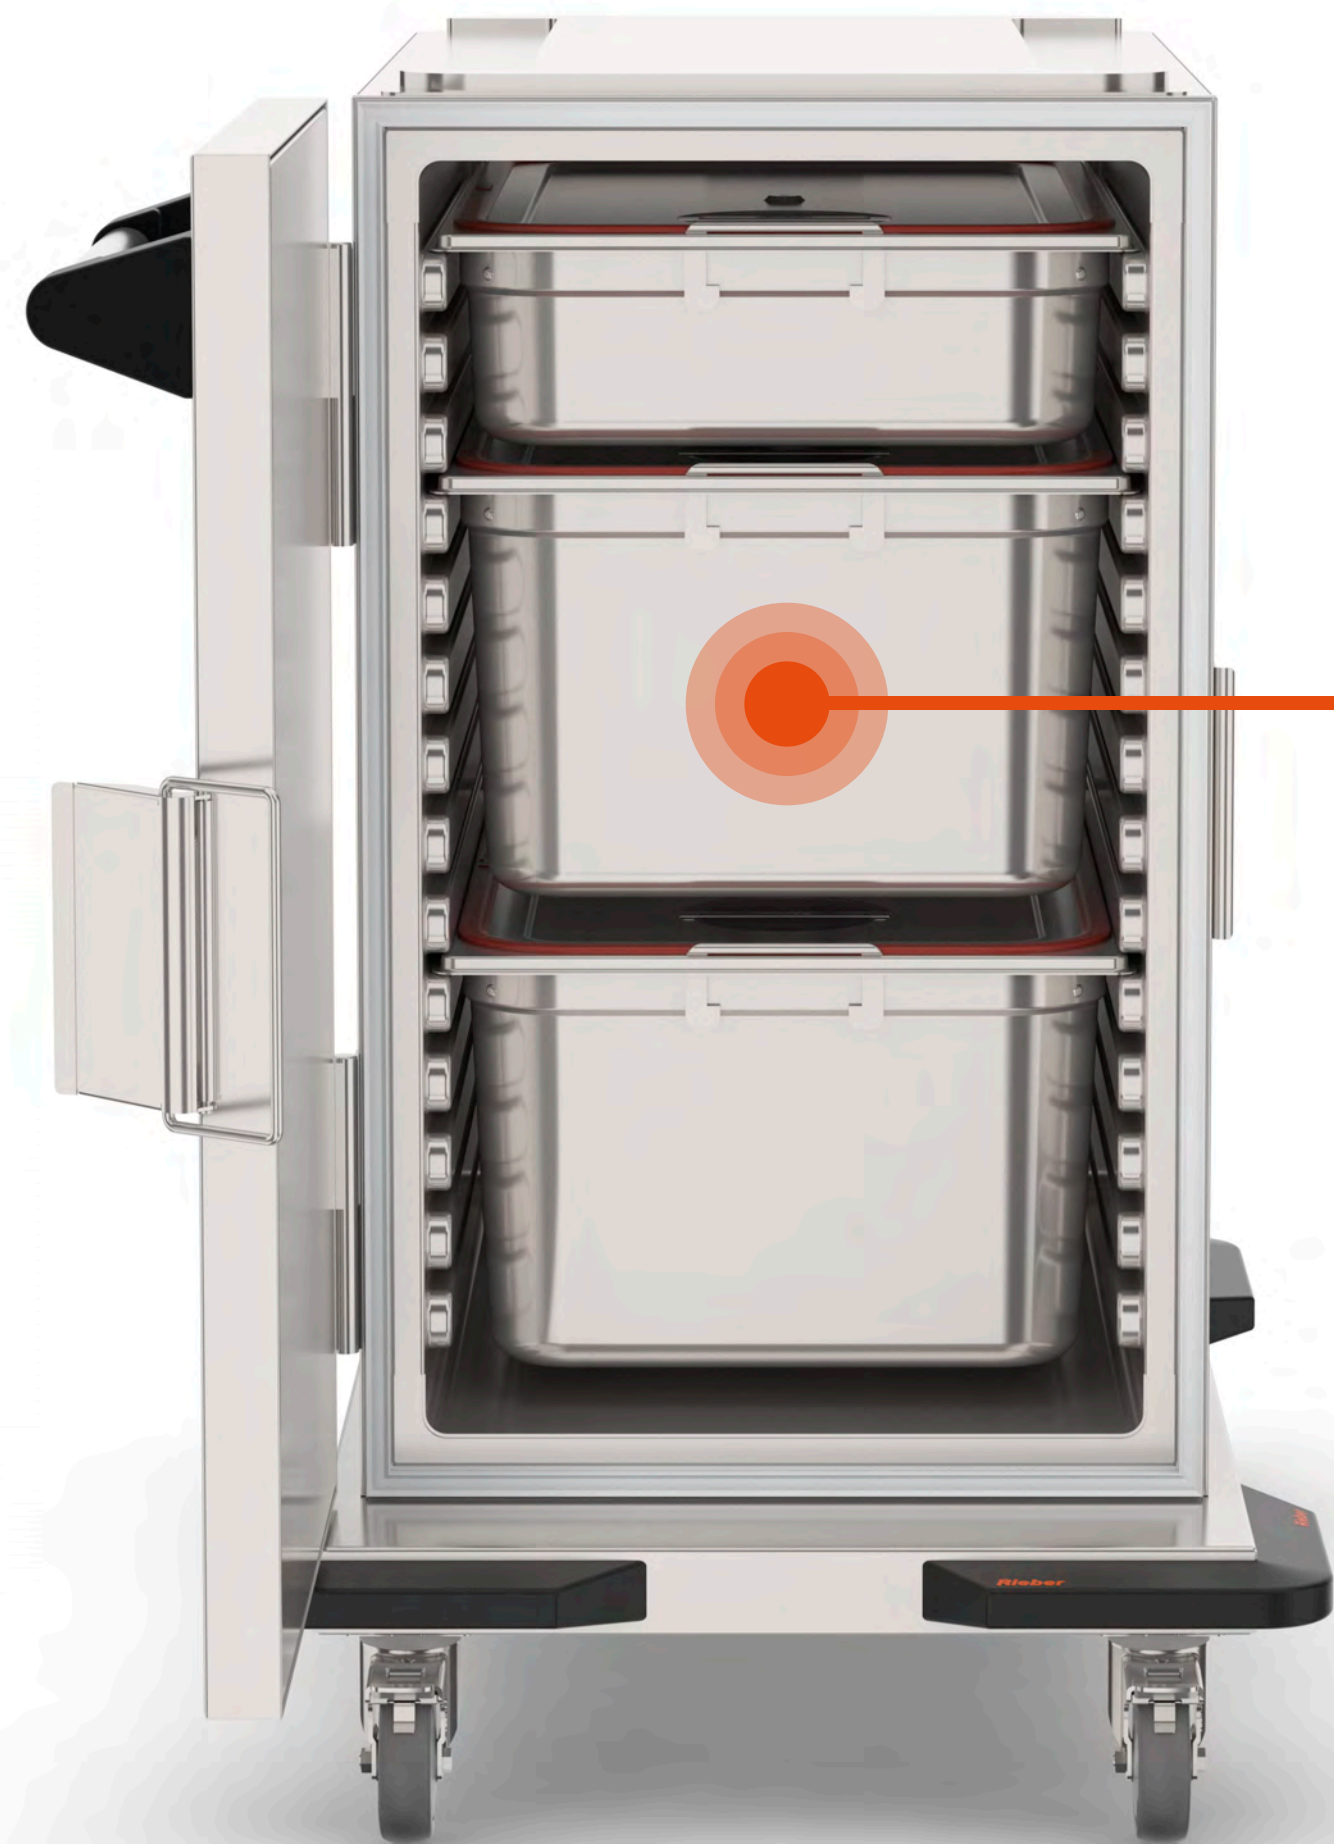

thermoport® 1400 🔥

stainless steel