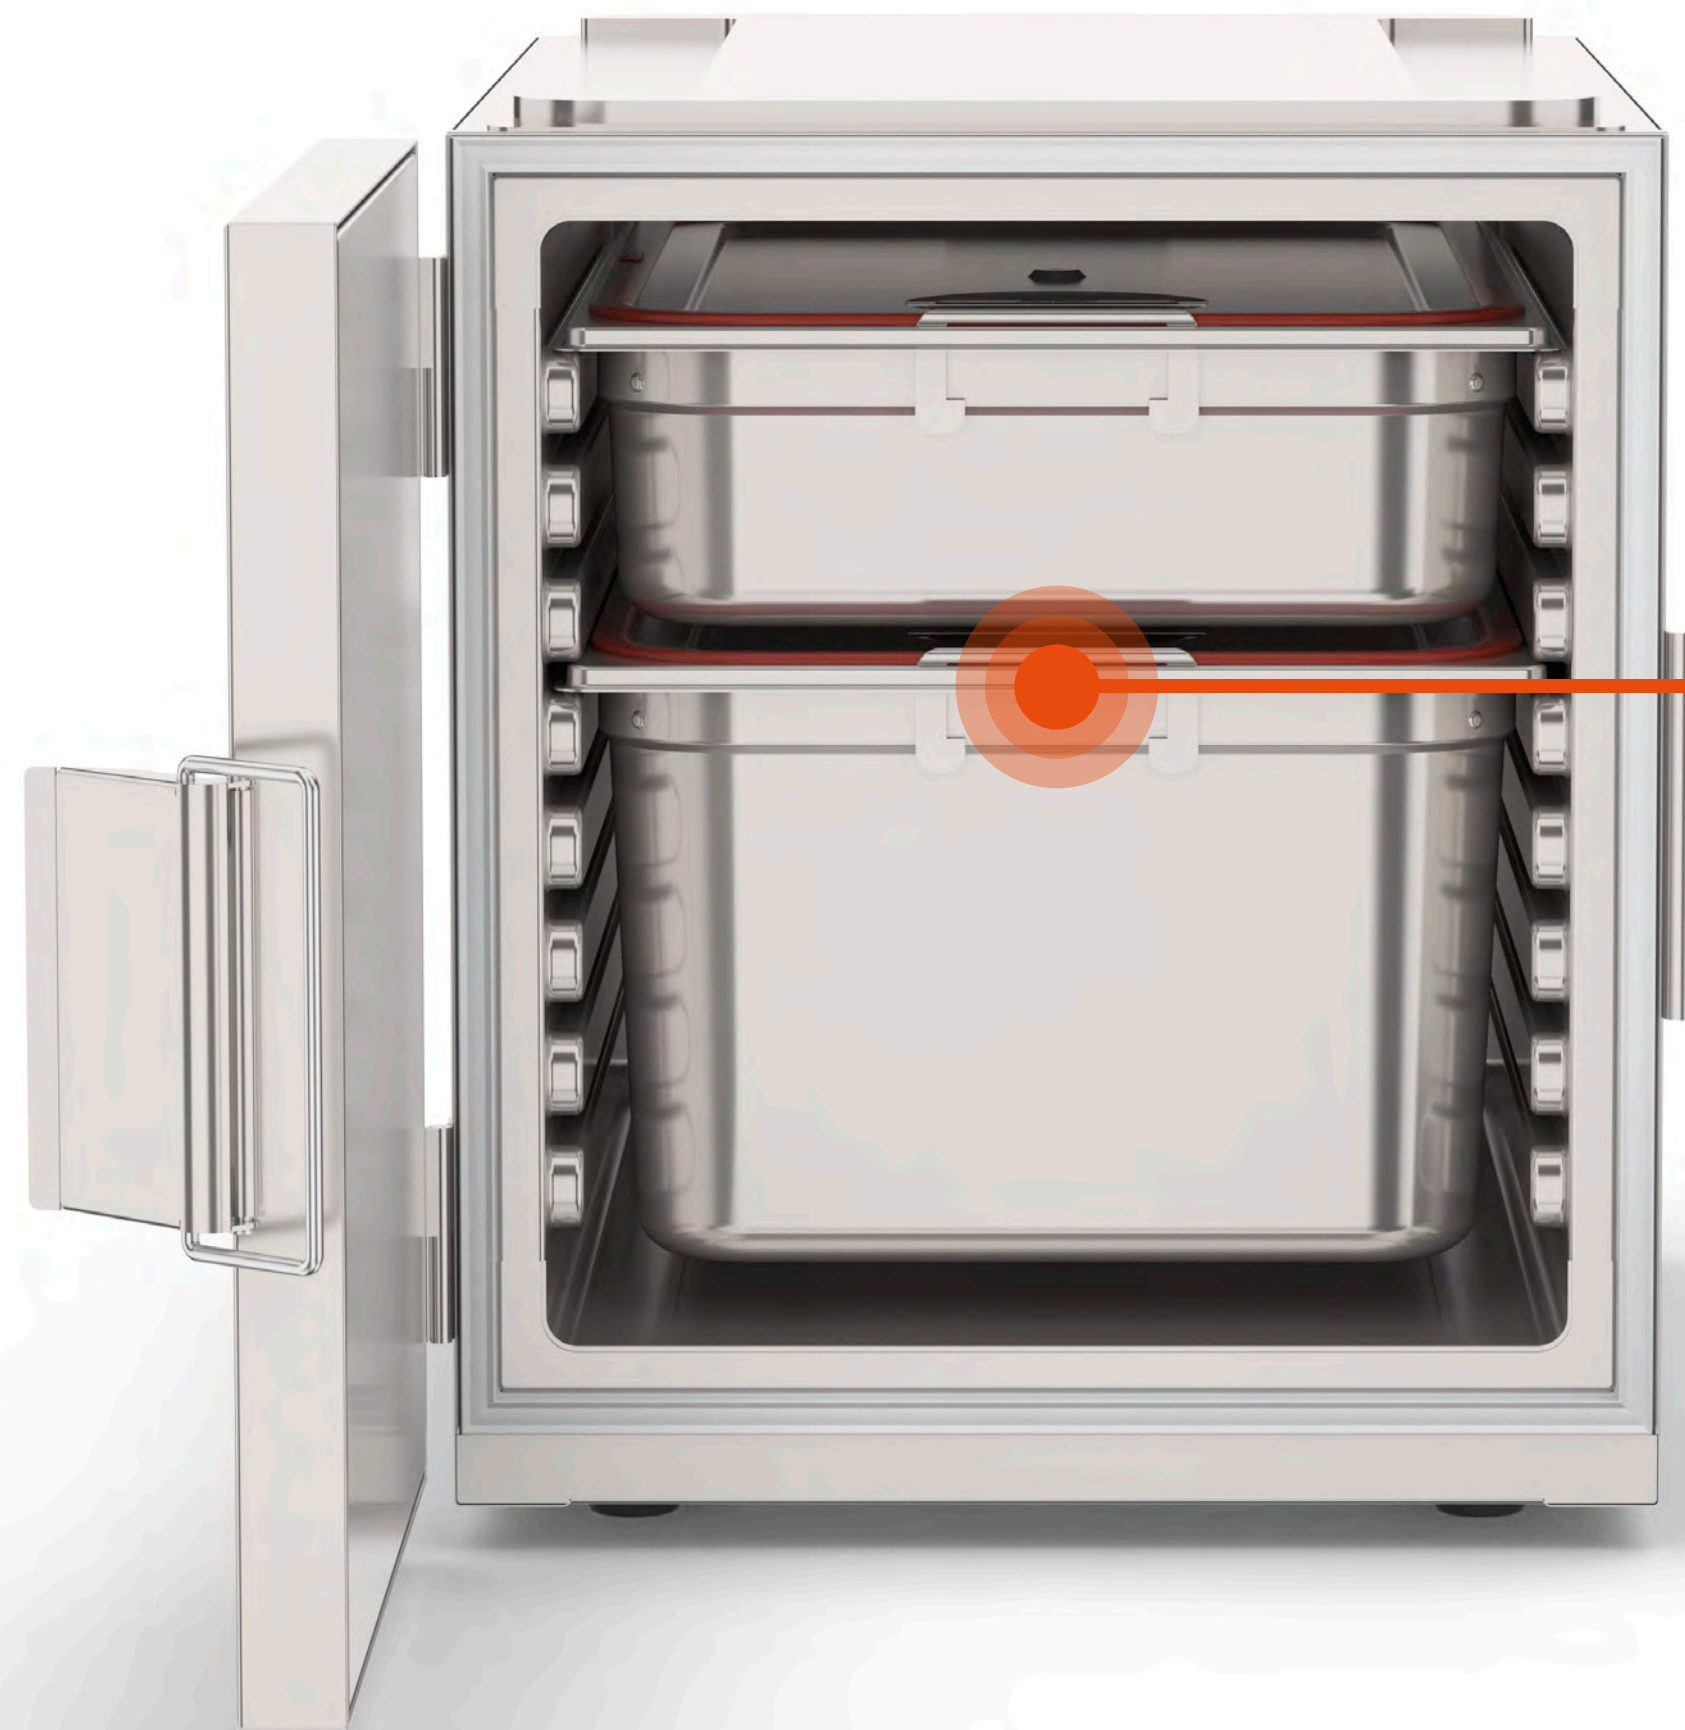

Rieber

18

spaghetti with
various sauces

thermoport® 1000

polypropylene & stainless steel 🔥

people

52

components

polypropylene & stainless steel 🔥

people

52

components

2

1x **1/1 100f**

1x **1/1 200f**

11,7l rice