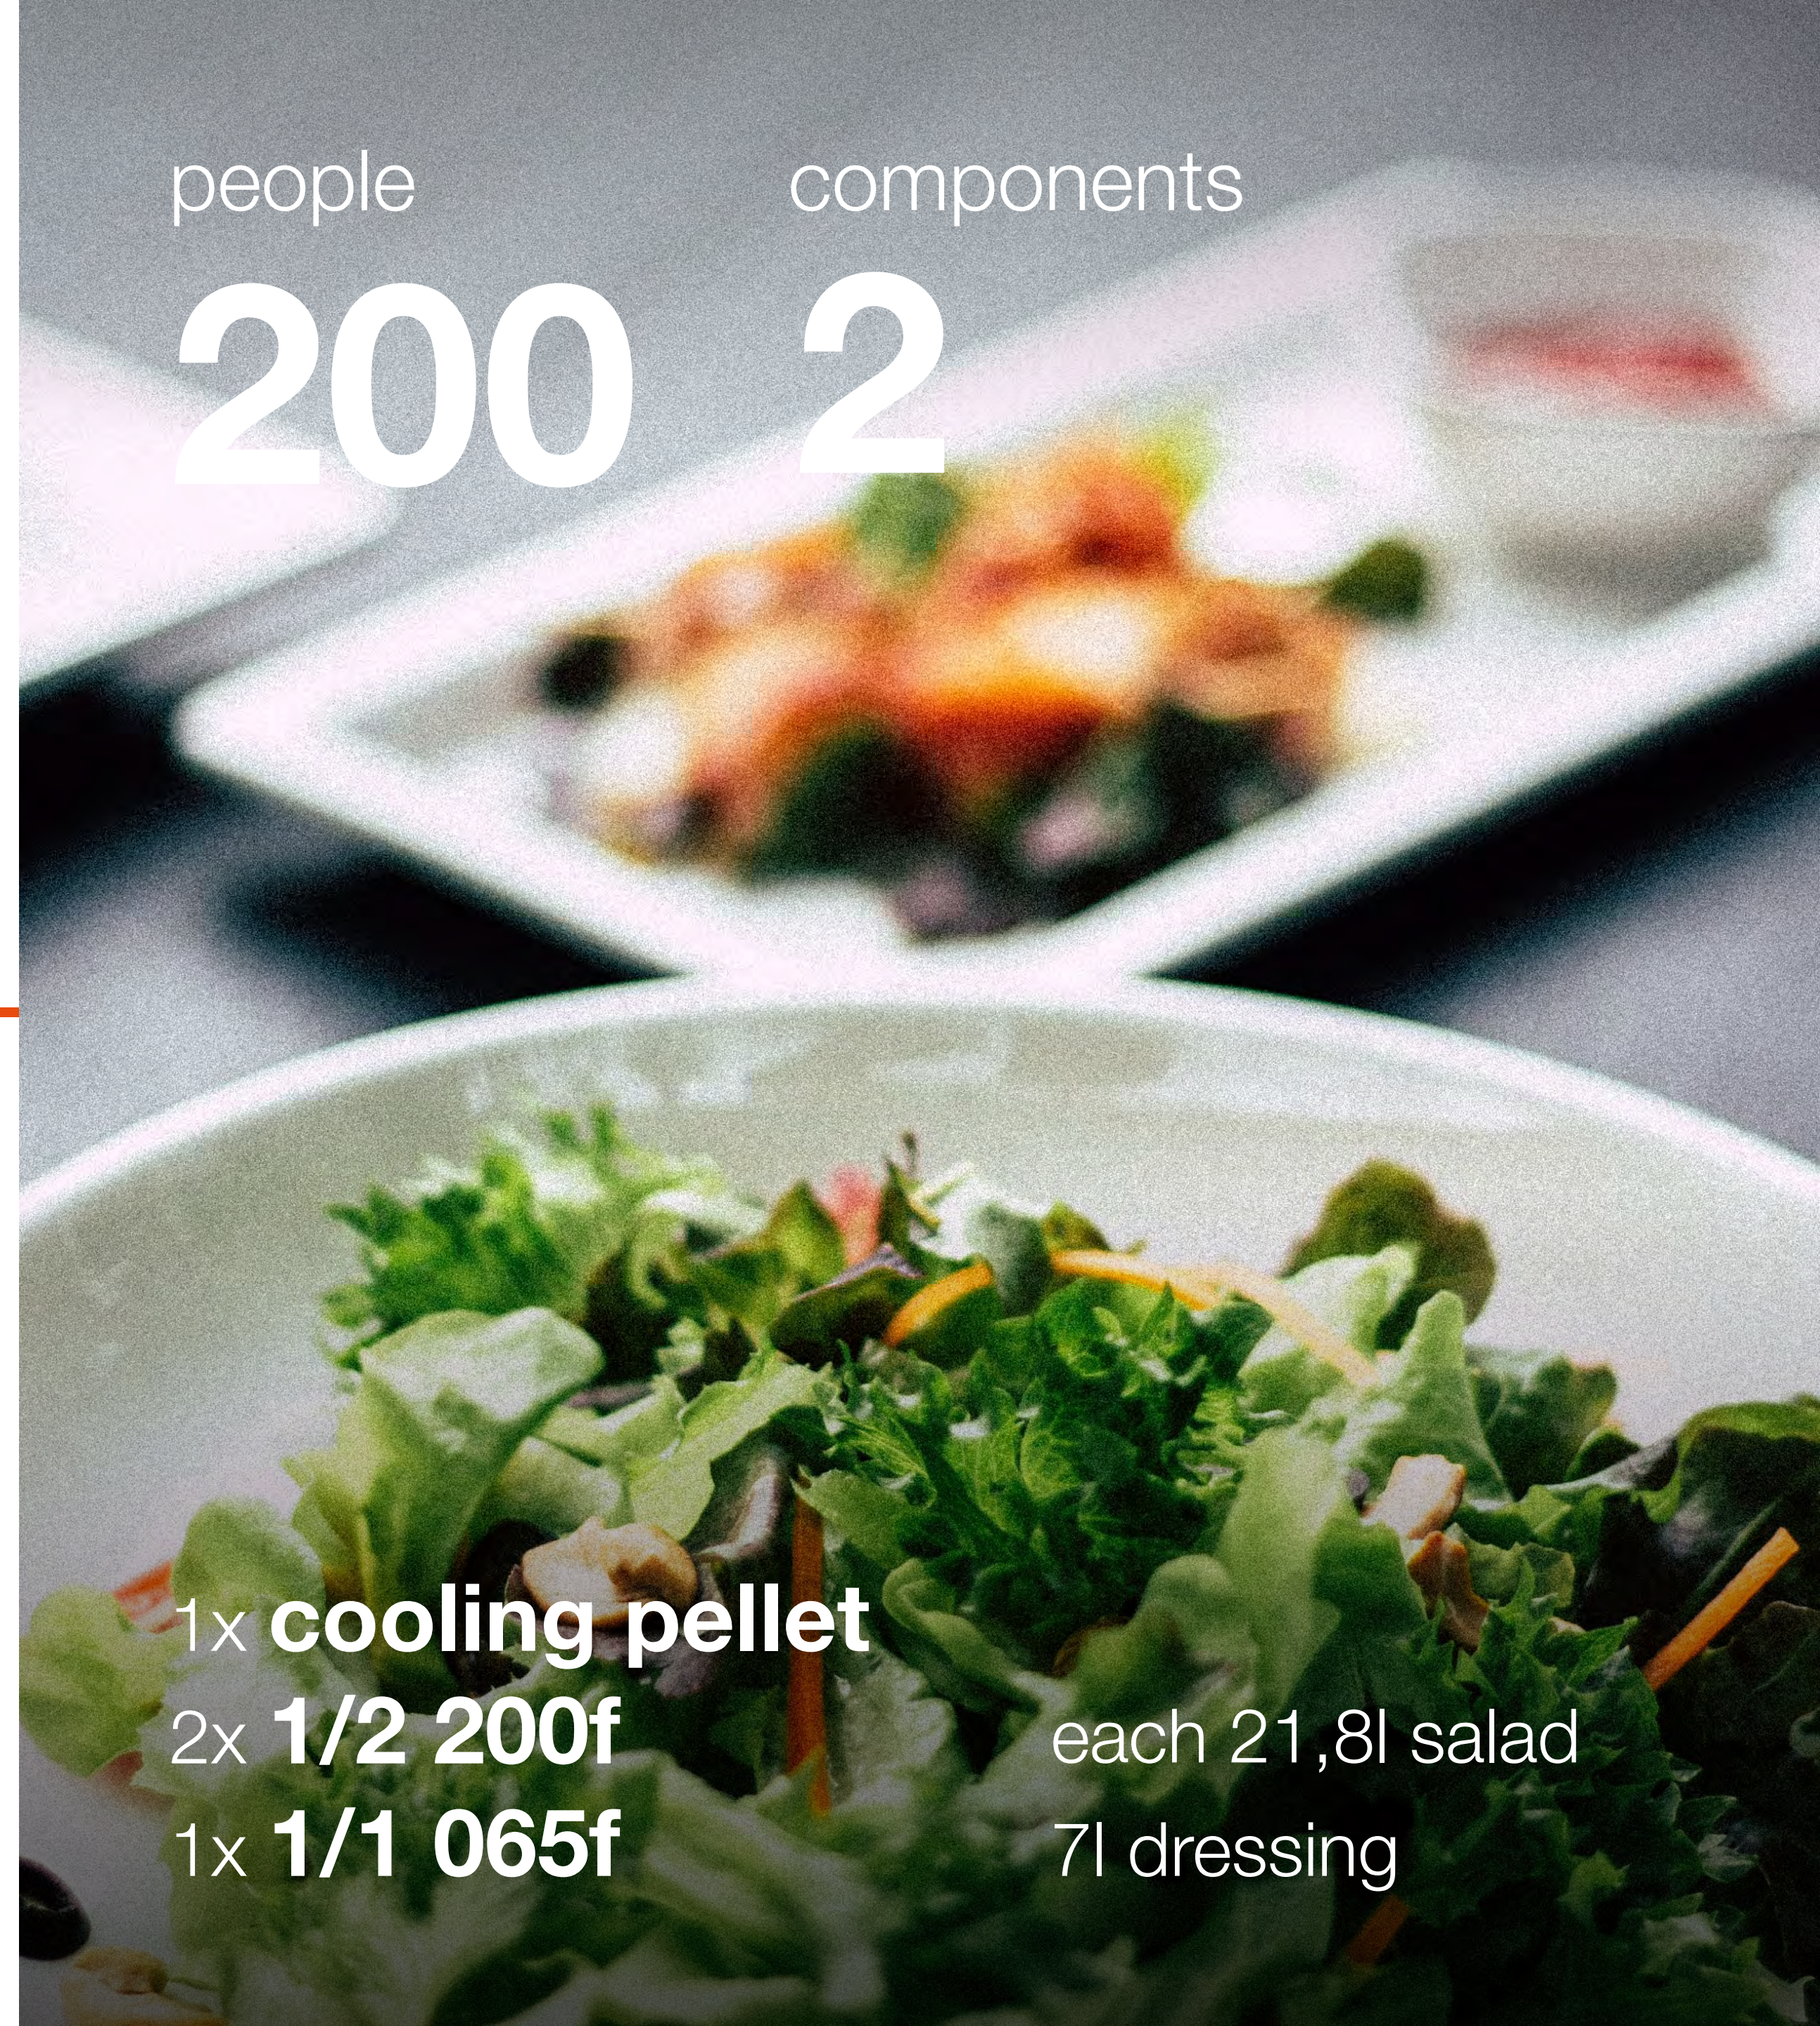

people

200

components

2

1x **cooling pellet**

2x **1/2 200f**

1x **1/1 065f**

each 21,8l salad

7l dressing