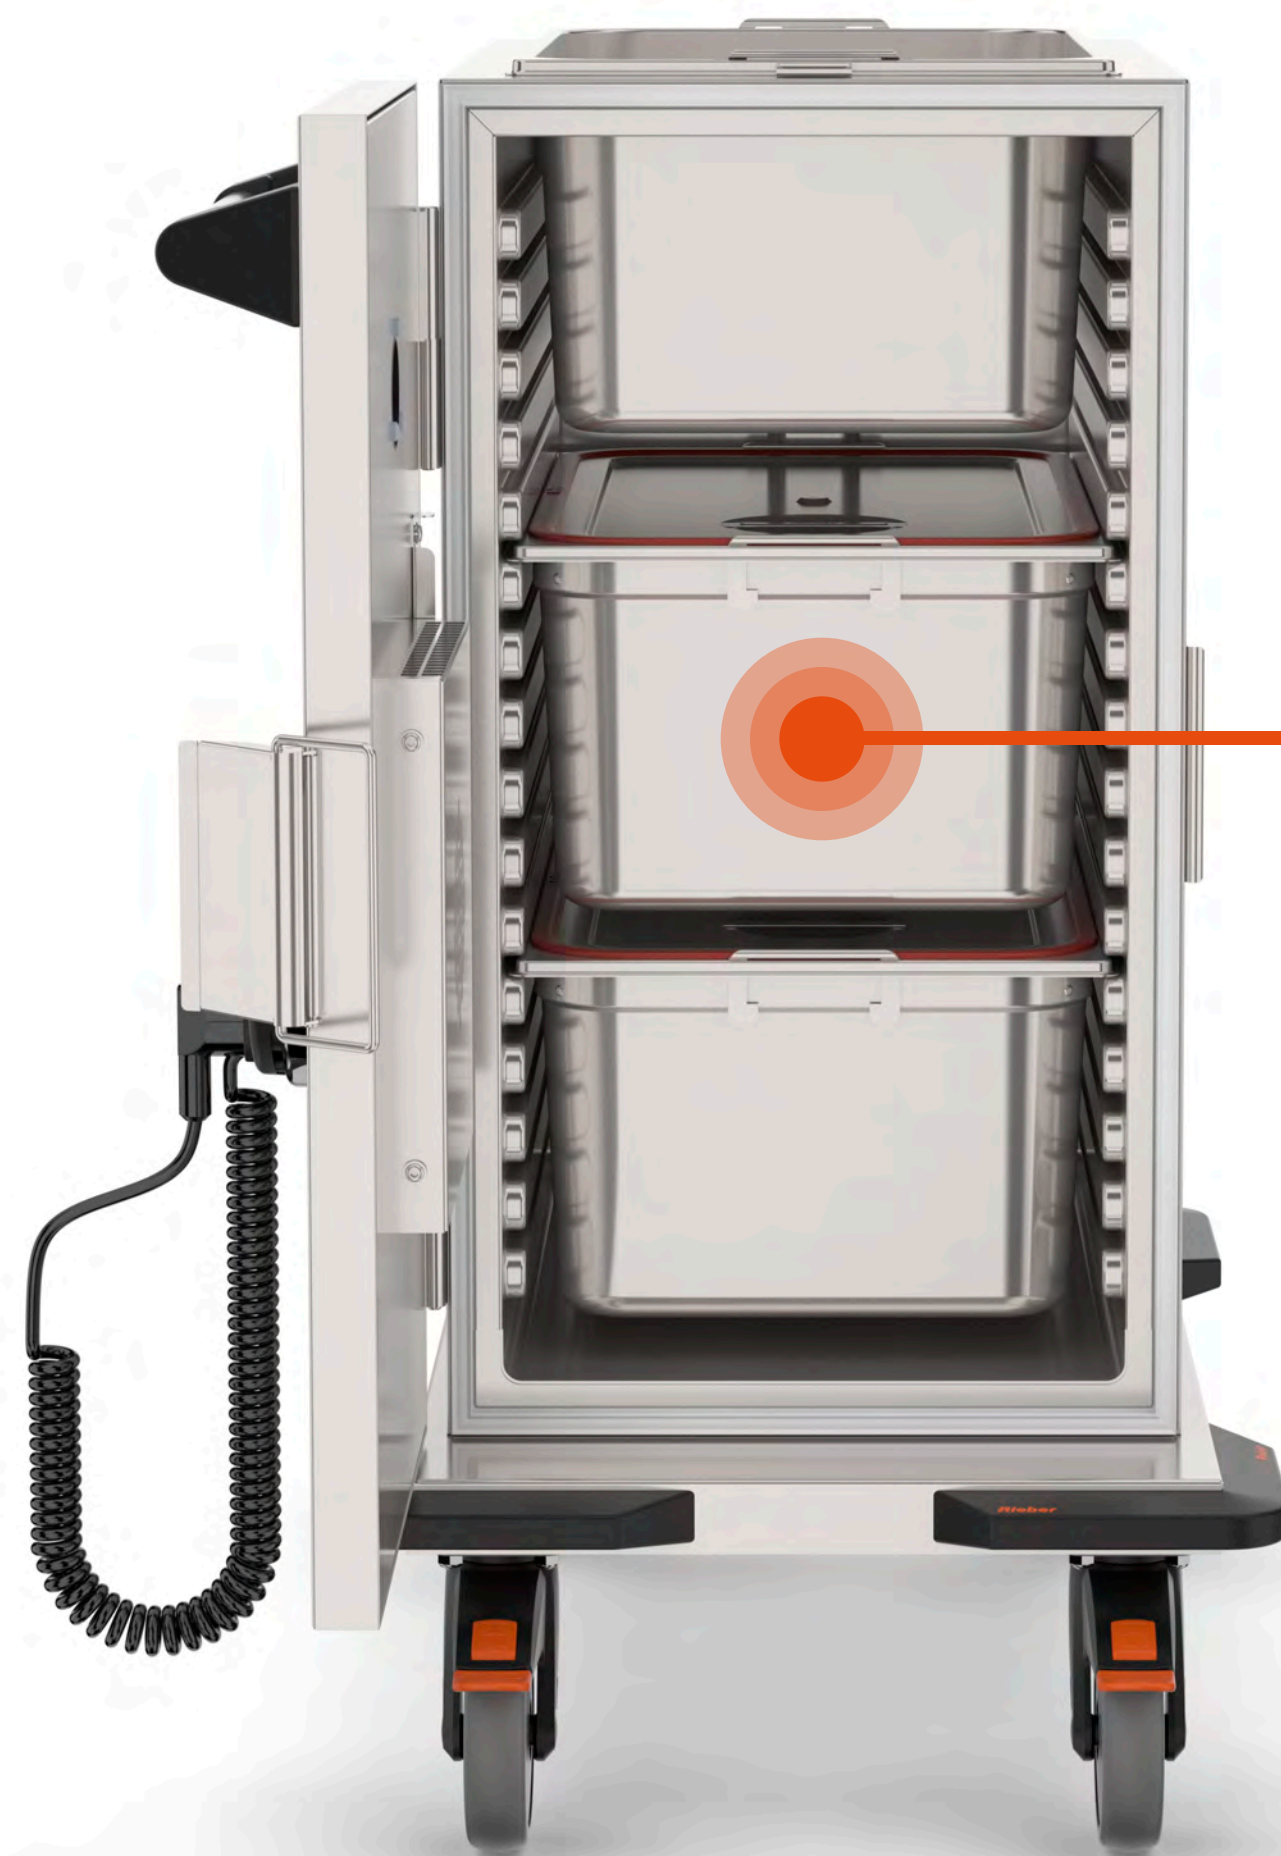

thermoport® 1600
stainless steel

people components

75 2

1x **1/2 200f**

1x **1/1 200f**

1x **1/1 200f**

10,9l meat

26l side dish

26l mixed ready to serve