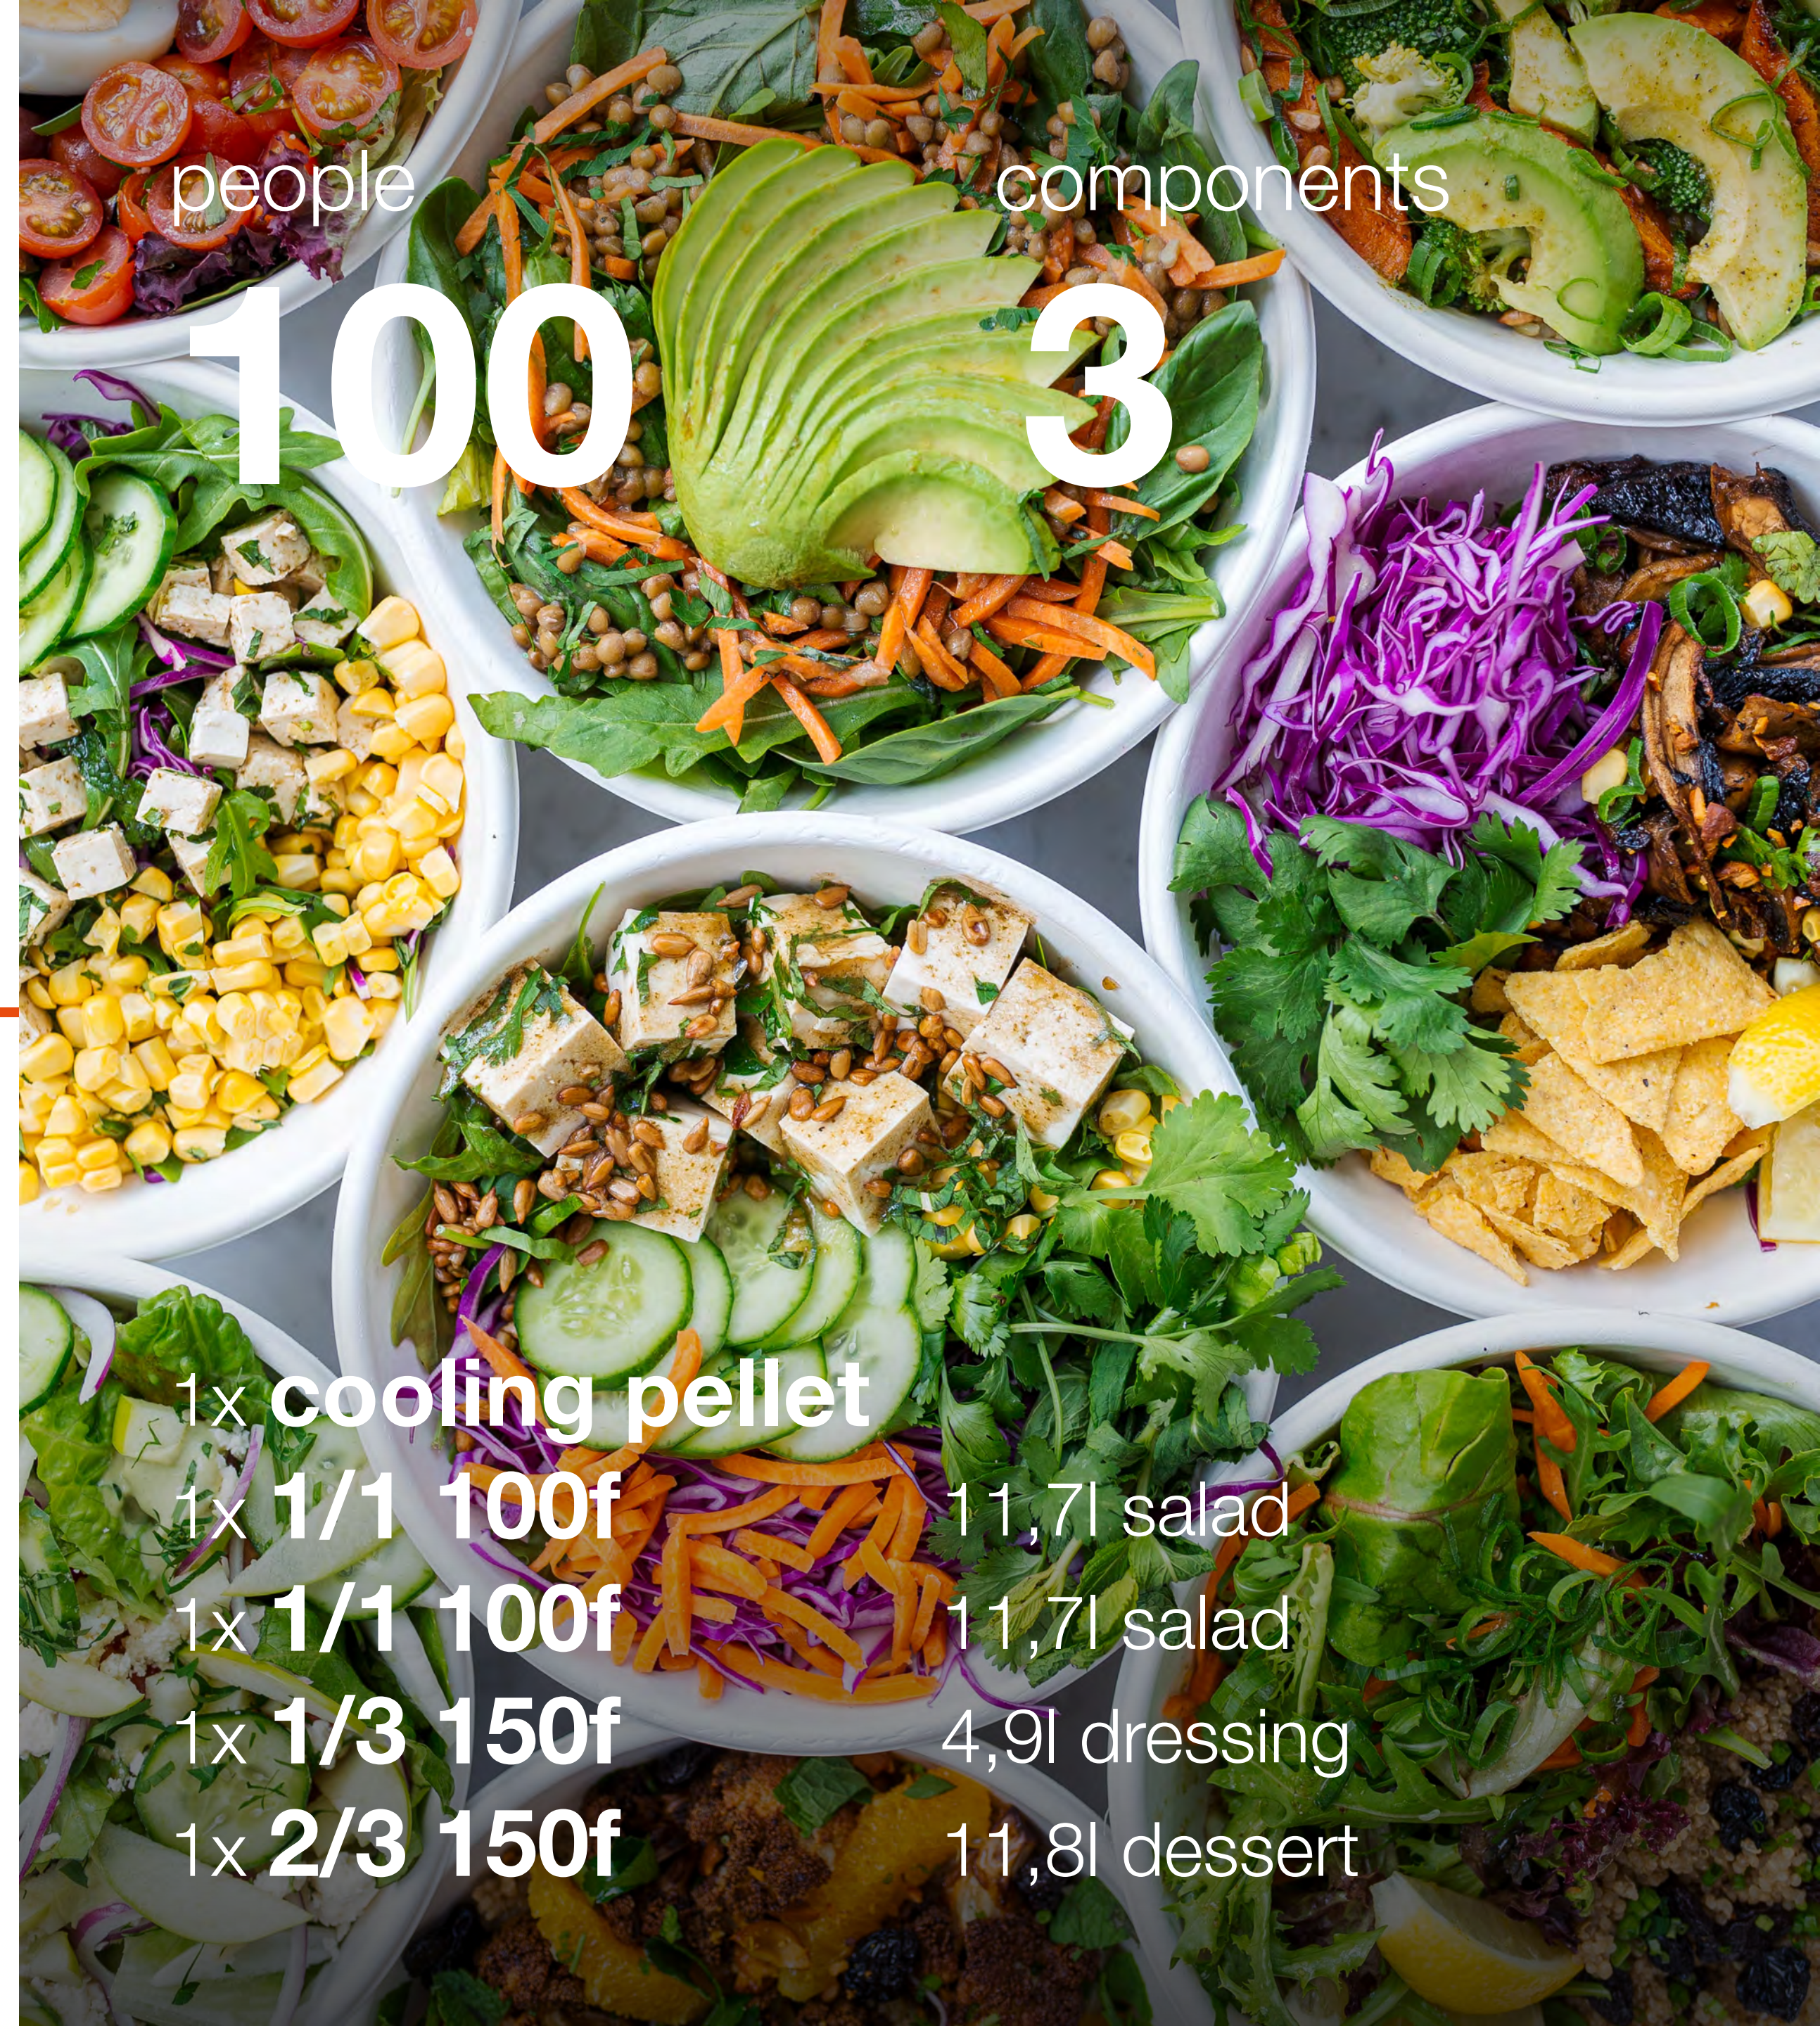

thermoport® 1000

polypropylene & stainless steel ❄️

people

components

100 3

1x cooling pellet

1x 1/1 100f

1 1,7l salad

1x 1/1 100f

1 1,7l salad

1x 1/3 150f

4,9l dressing

1x 2/3 150f

1 1,8l dessert