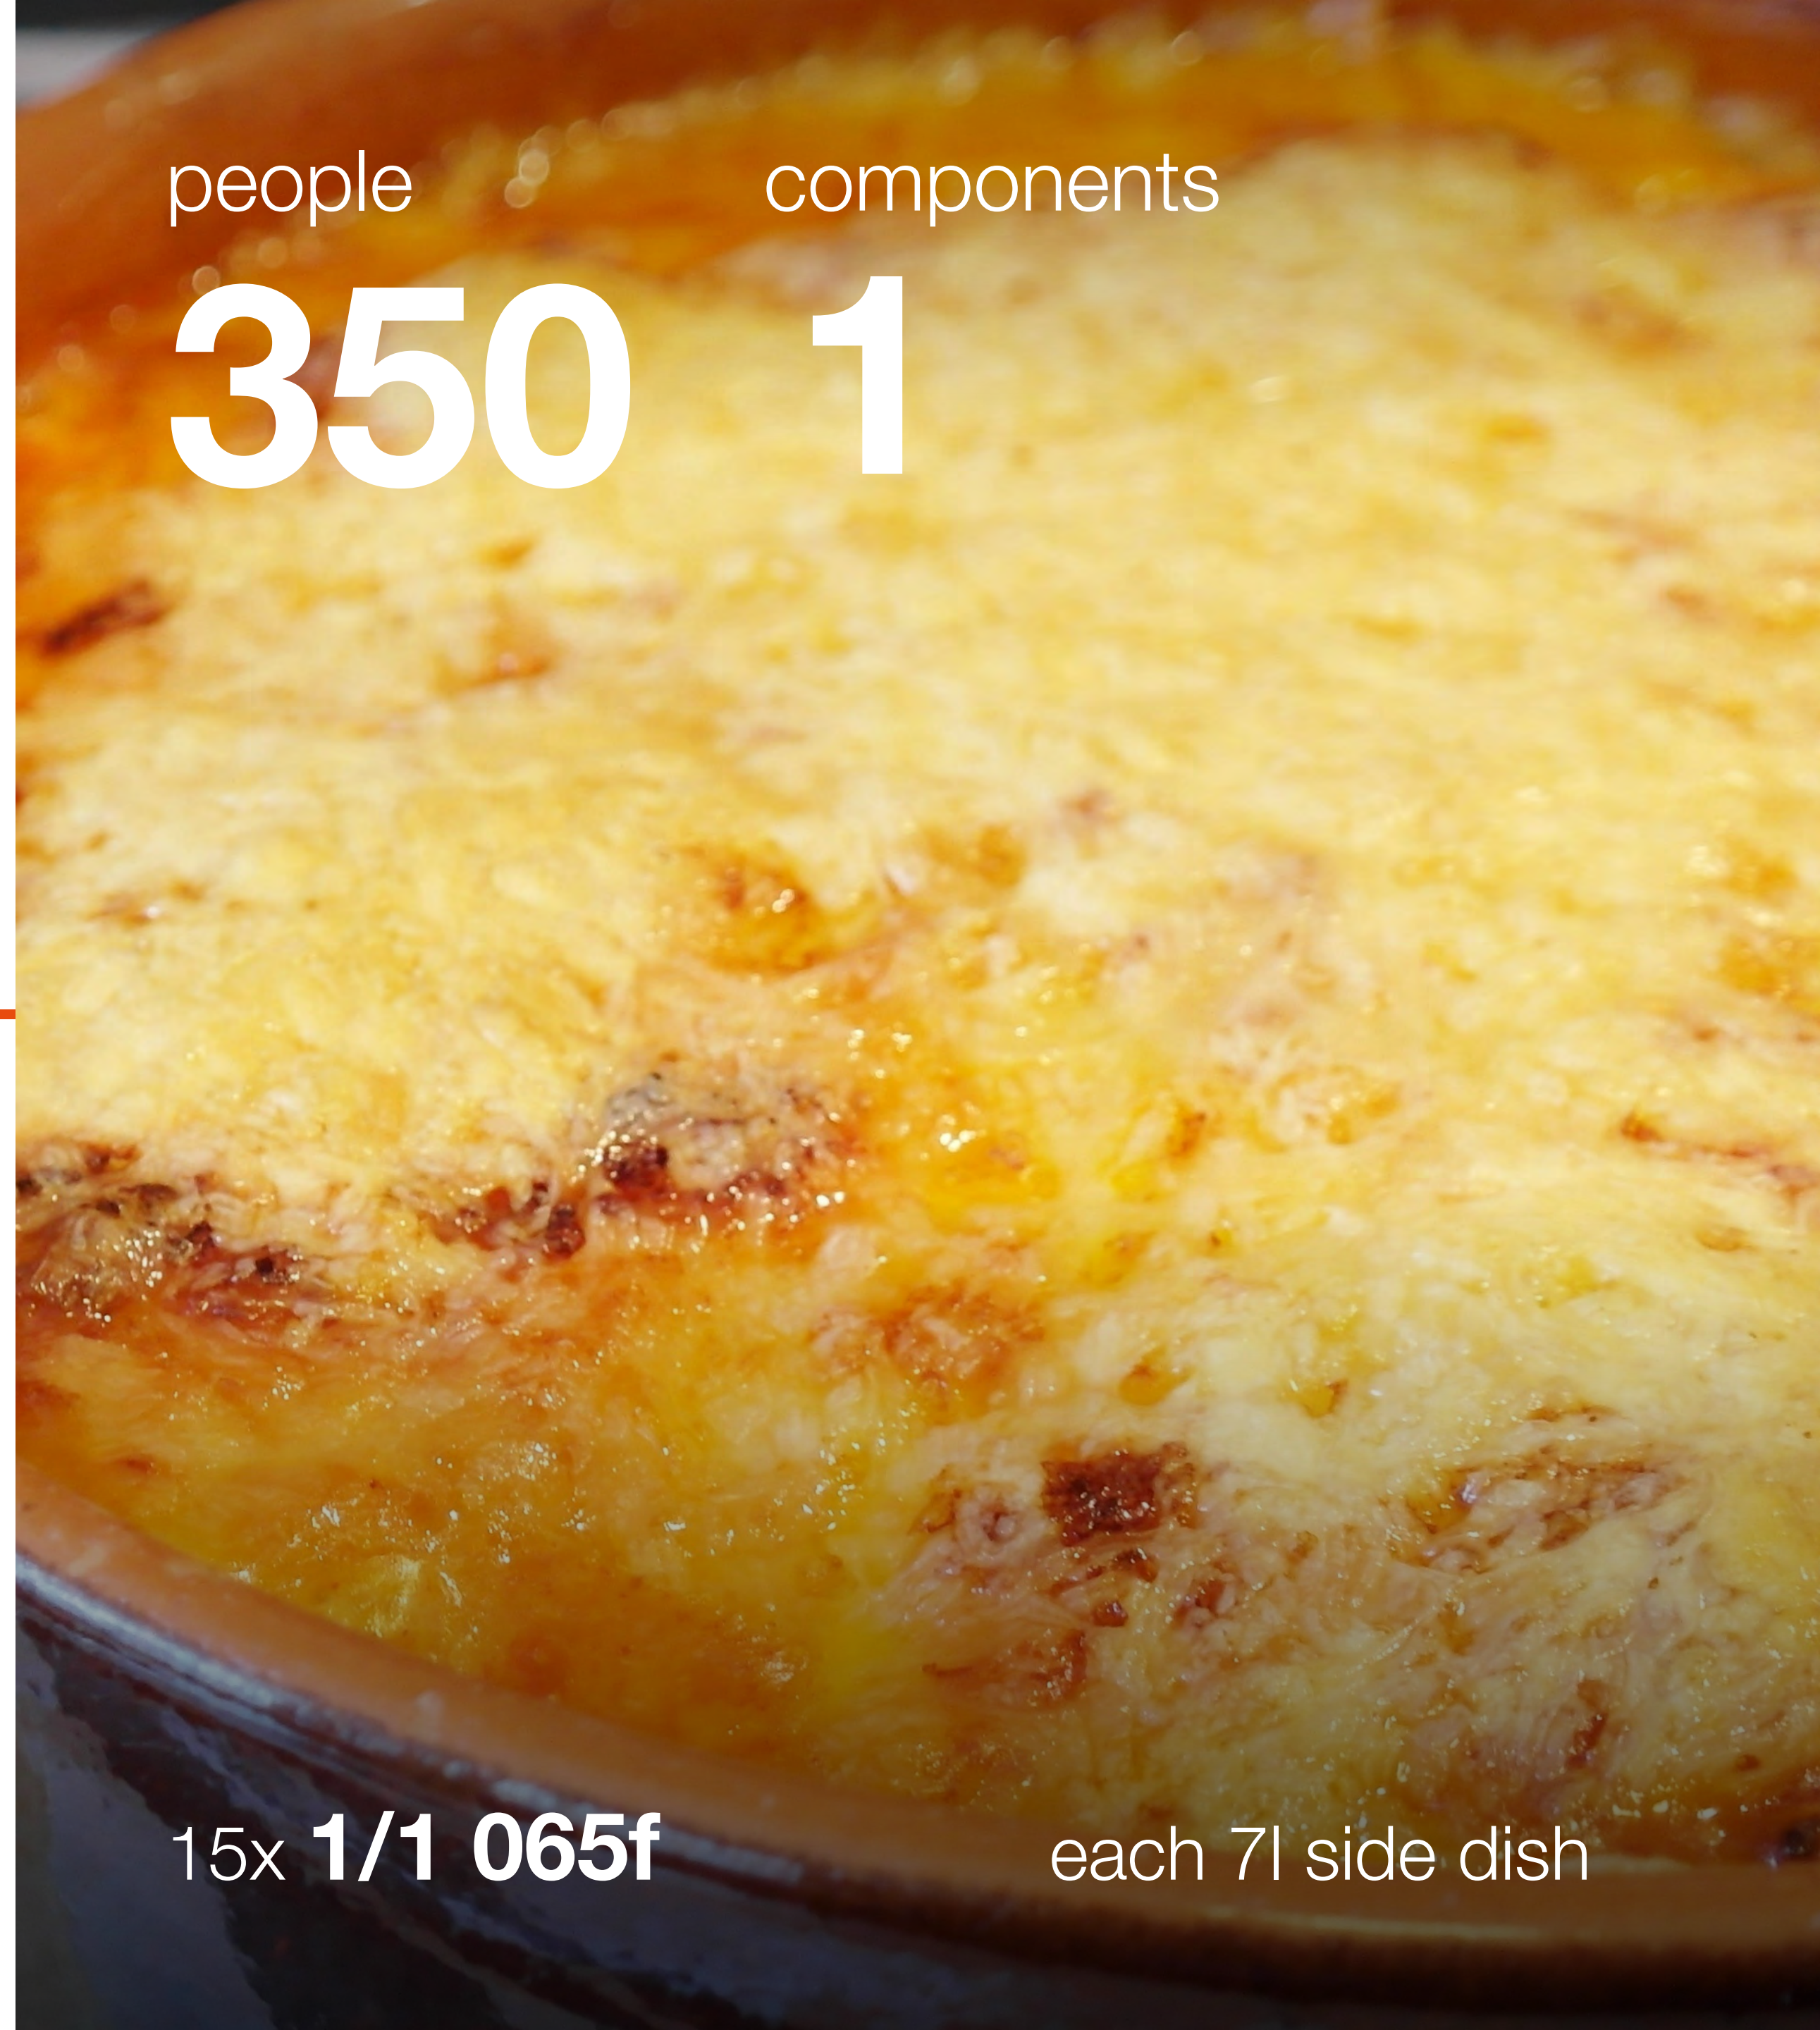

4x **1/1 065f**

each 7l dessert

potato gratin
bulk food catering

thermoport® 3000 
stainless steel

people

350

components

1