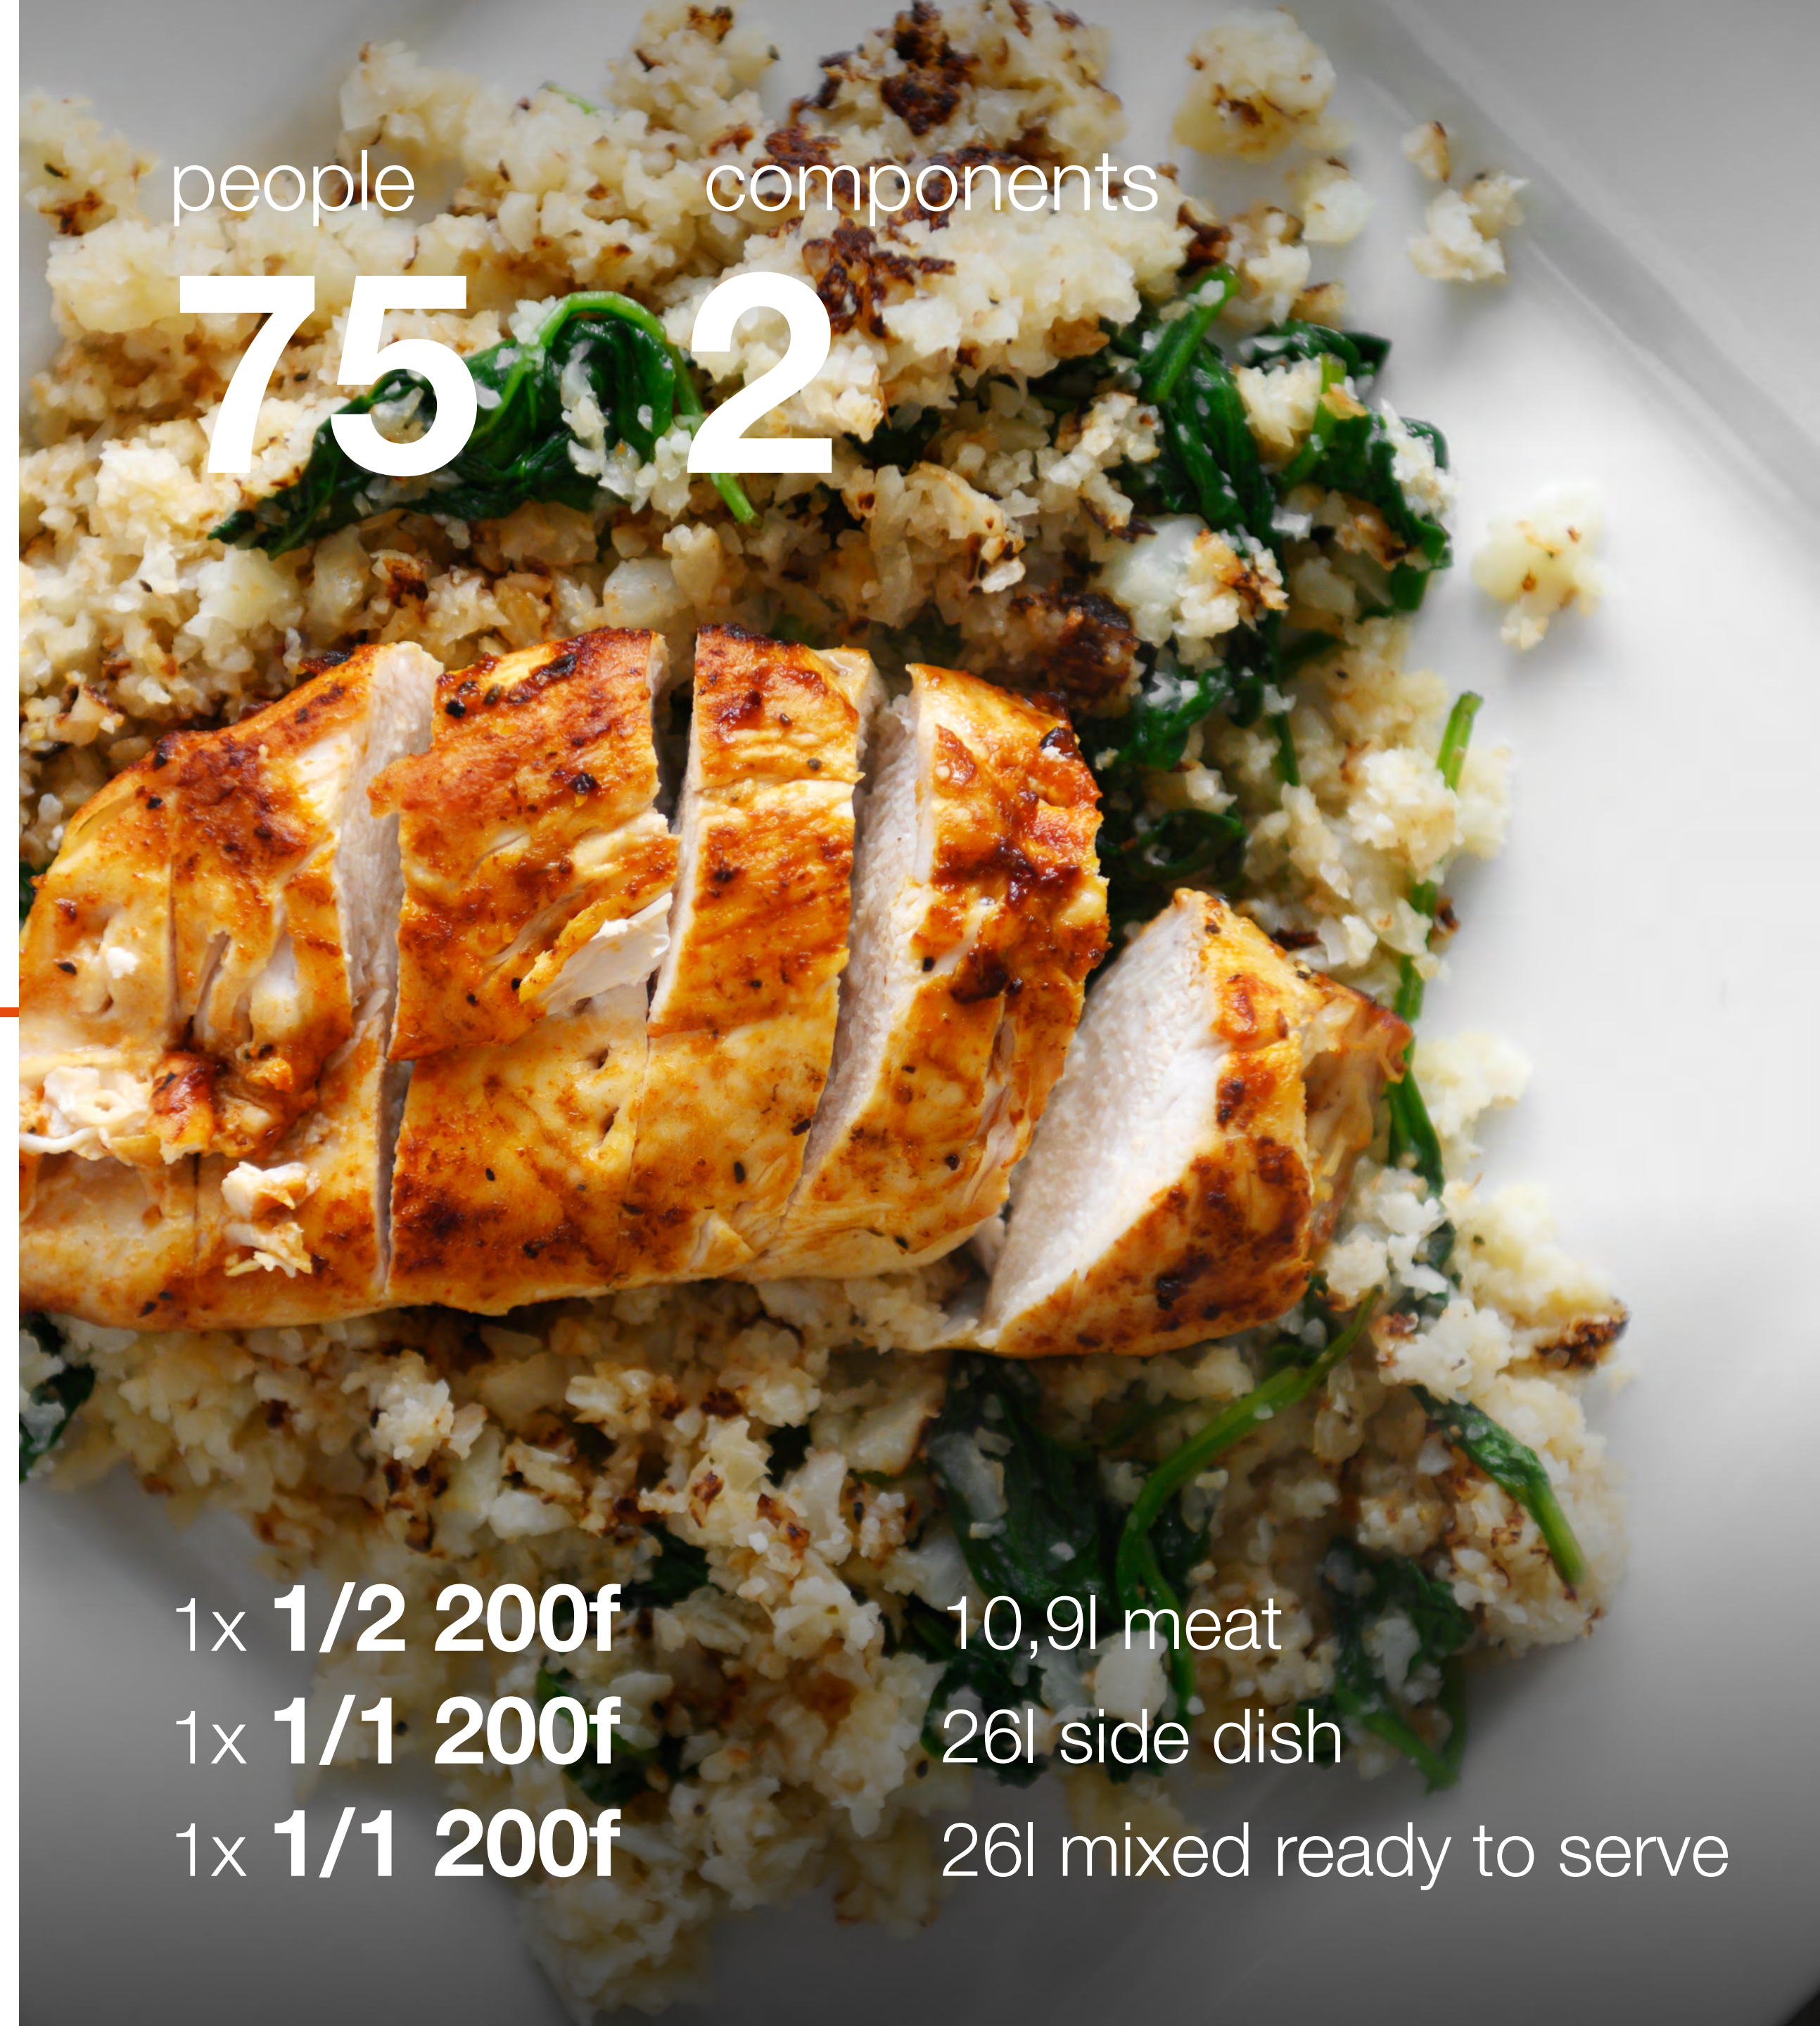

26l side dish

1x **1/1 200f**

26l vegetables

1x **1/1 100f**

11,7l sauce

244

chicken strips with
vegetable rice

thermoport® 1600 
stainless steel