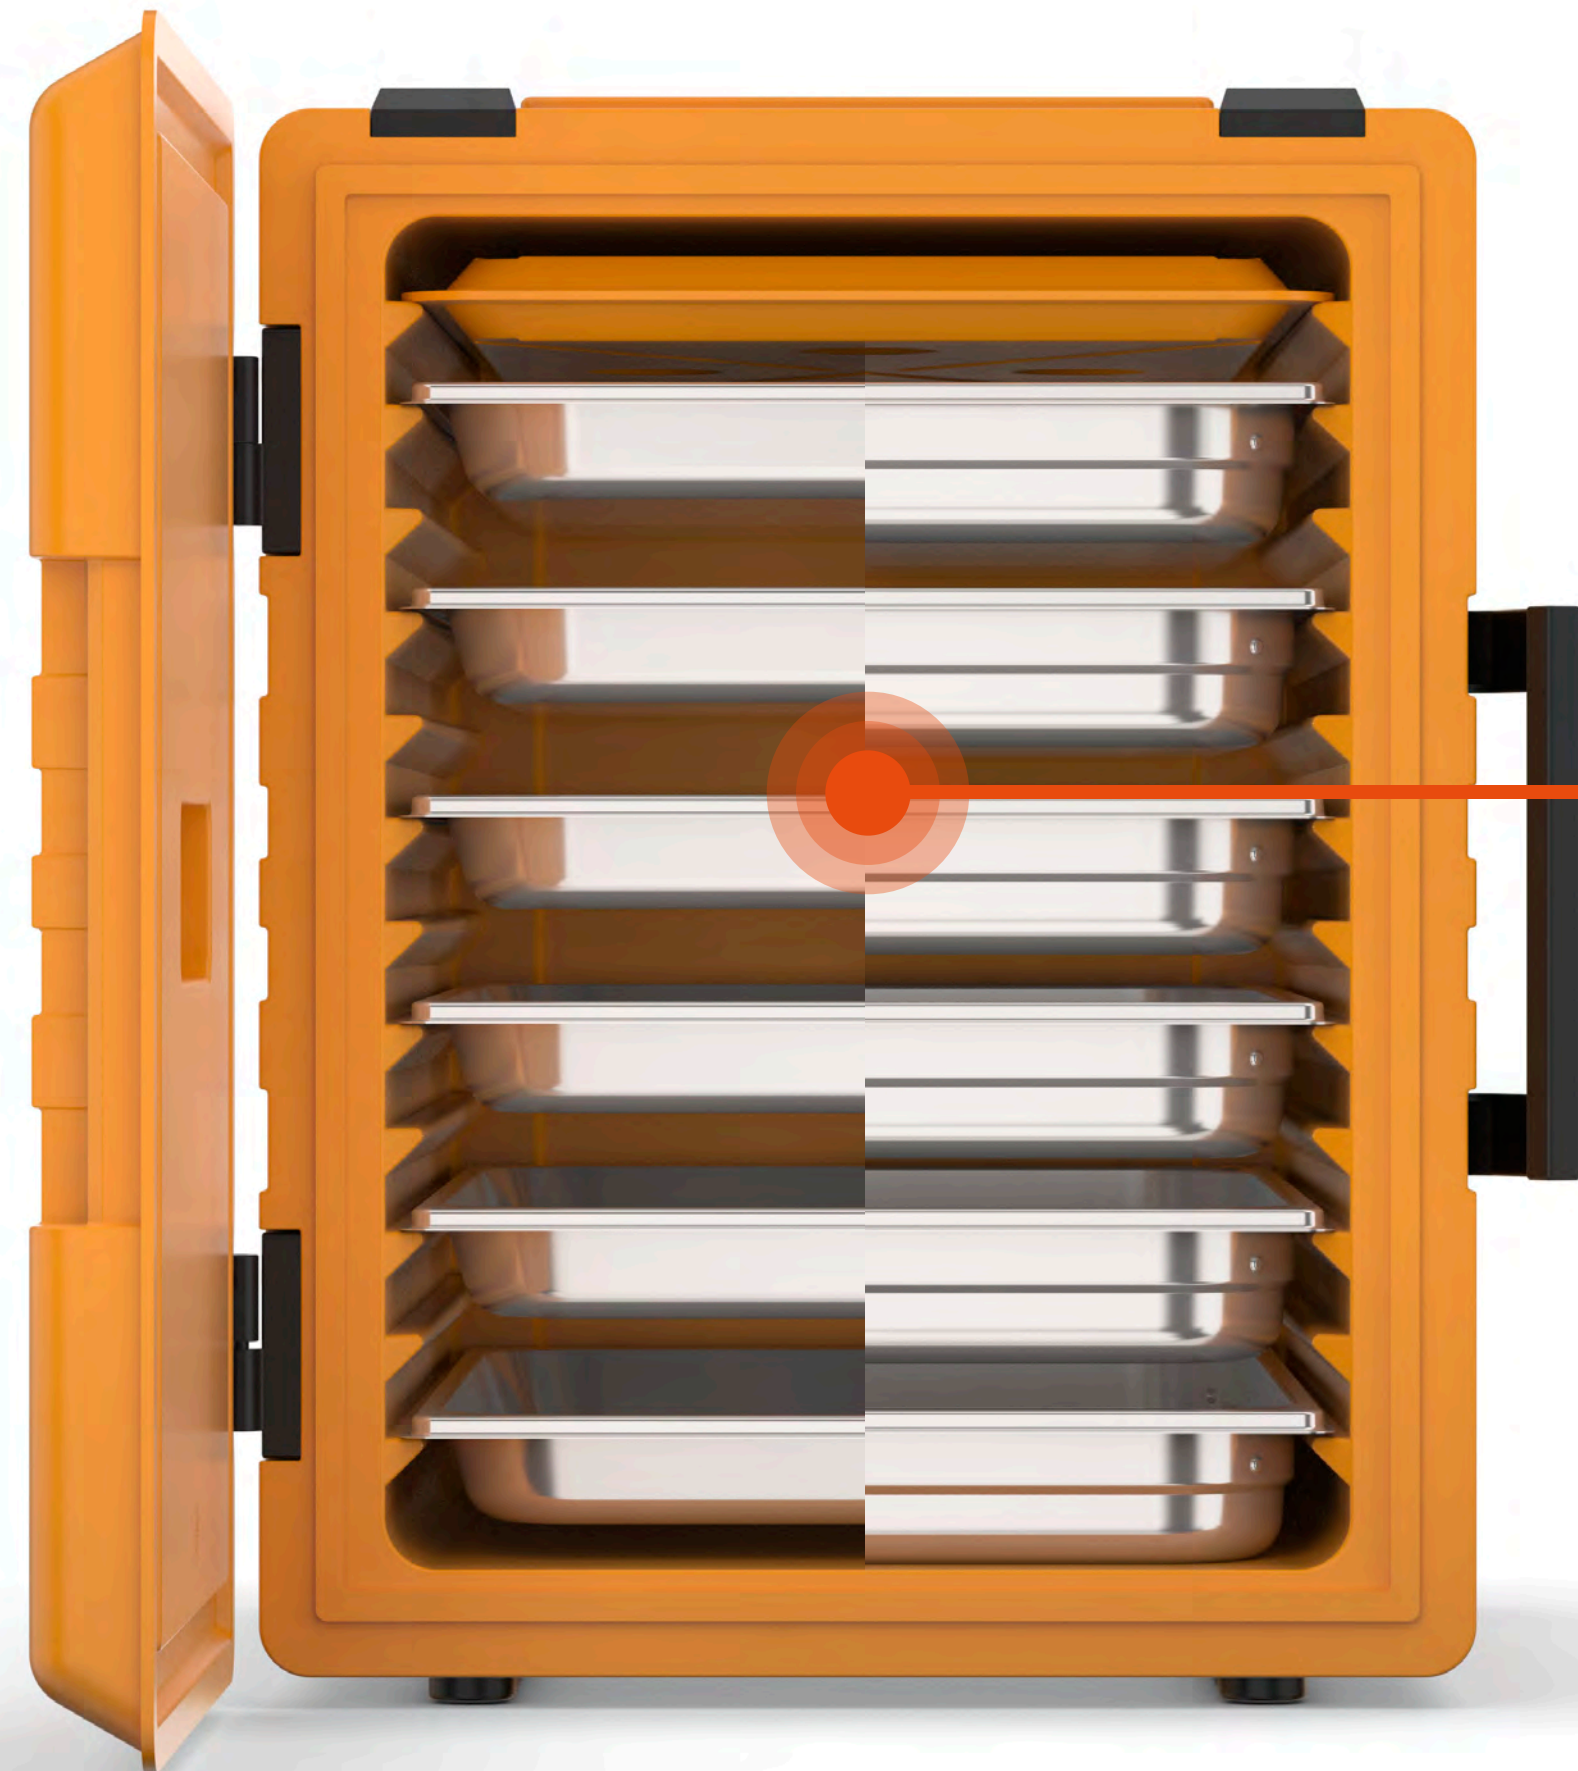

each 26l curry

30

dessert served
in jars

thermoport® 1000

polypropylene & stainless steel ❄️

people

components

160 1