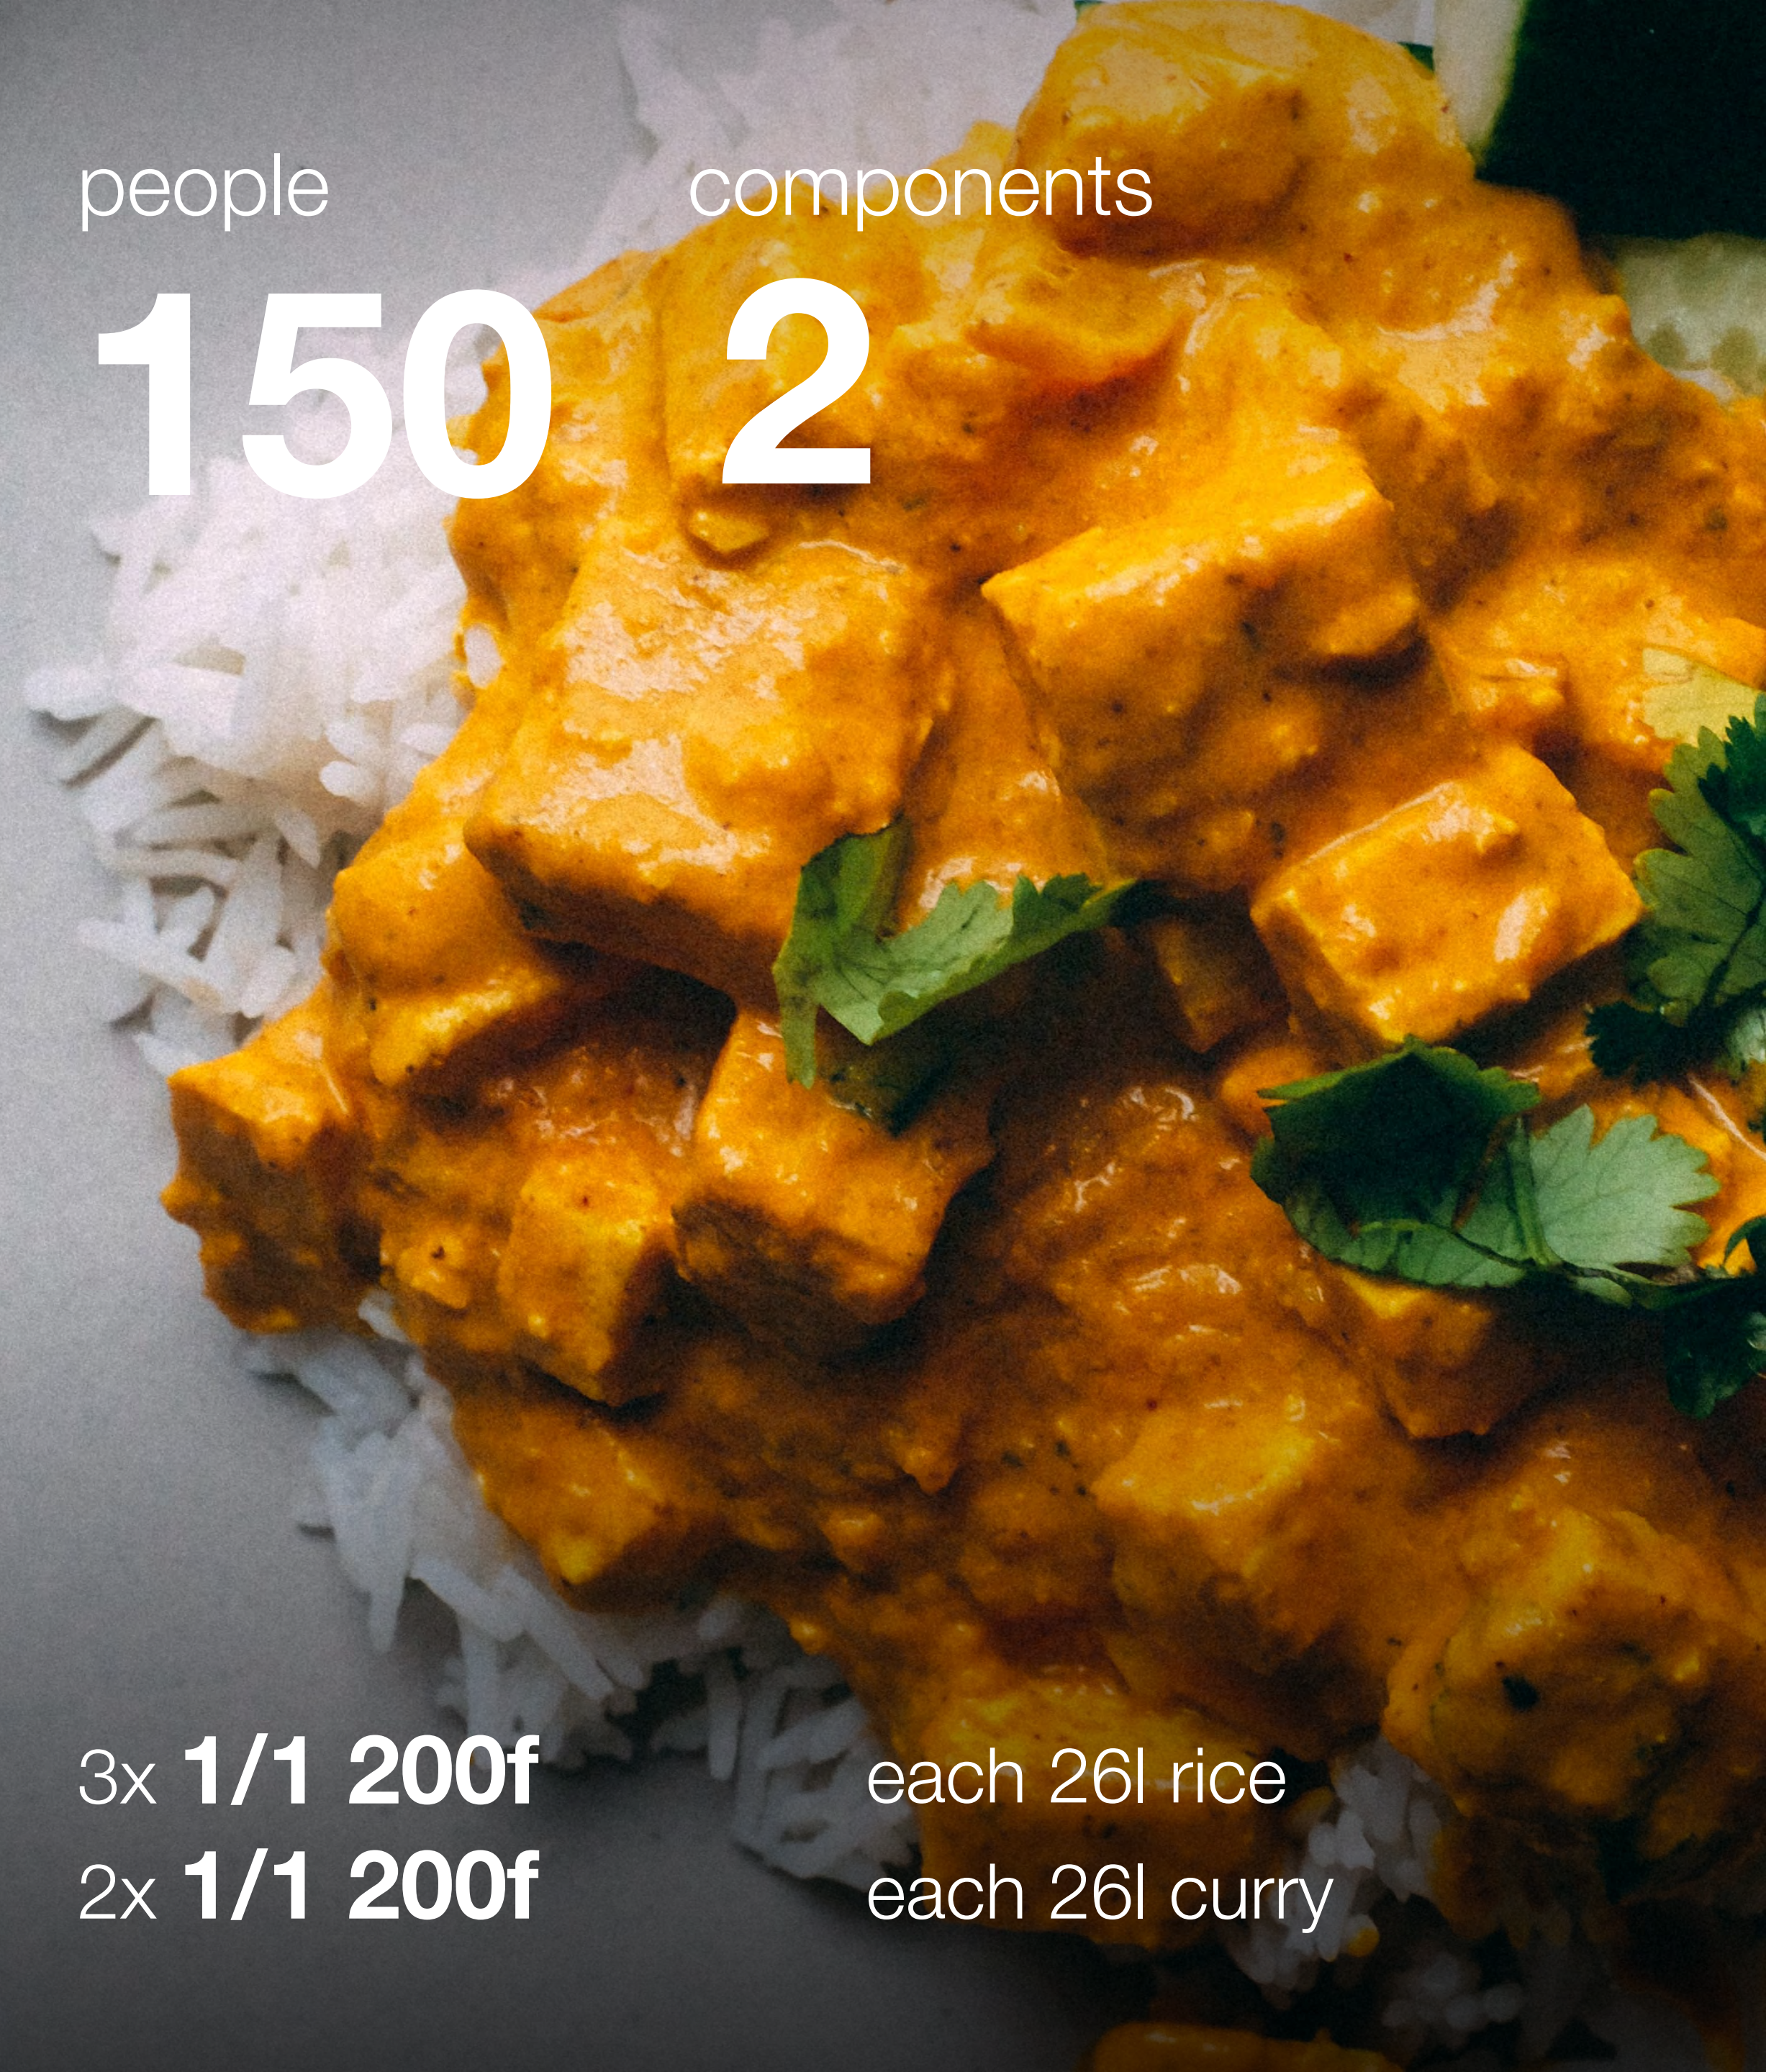

each 26l curry

30

dessert served
in jars

thermoport® 1000

polypropylene & stainless steel ❄️

people

components

160 1