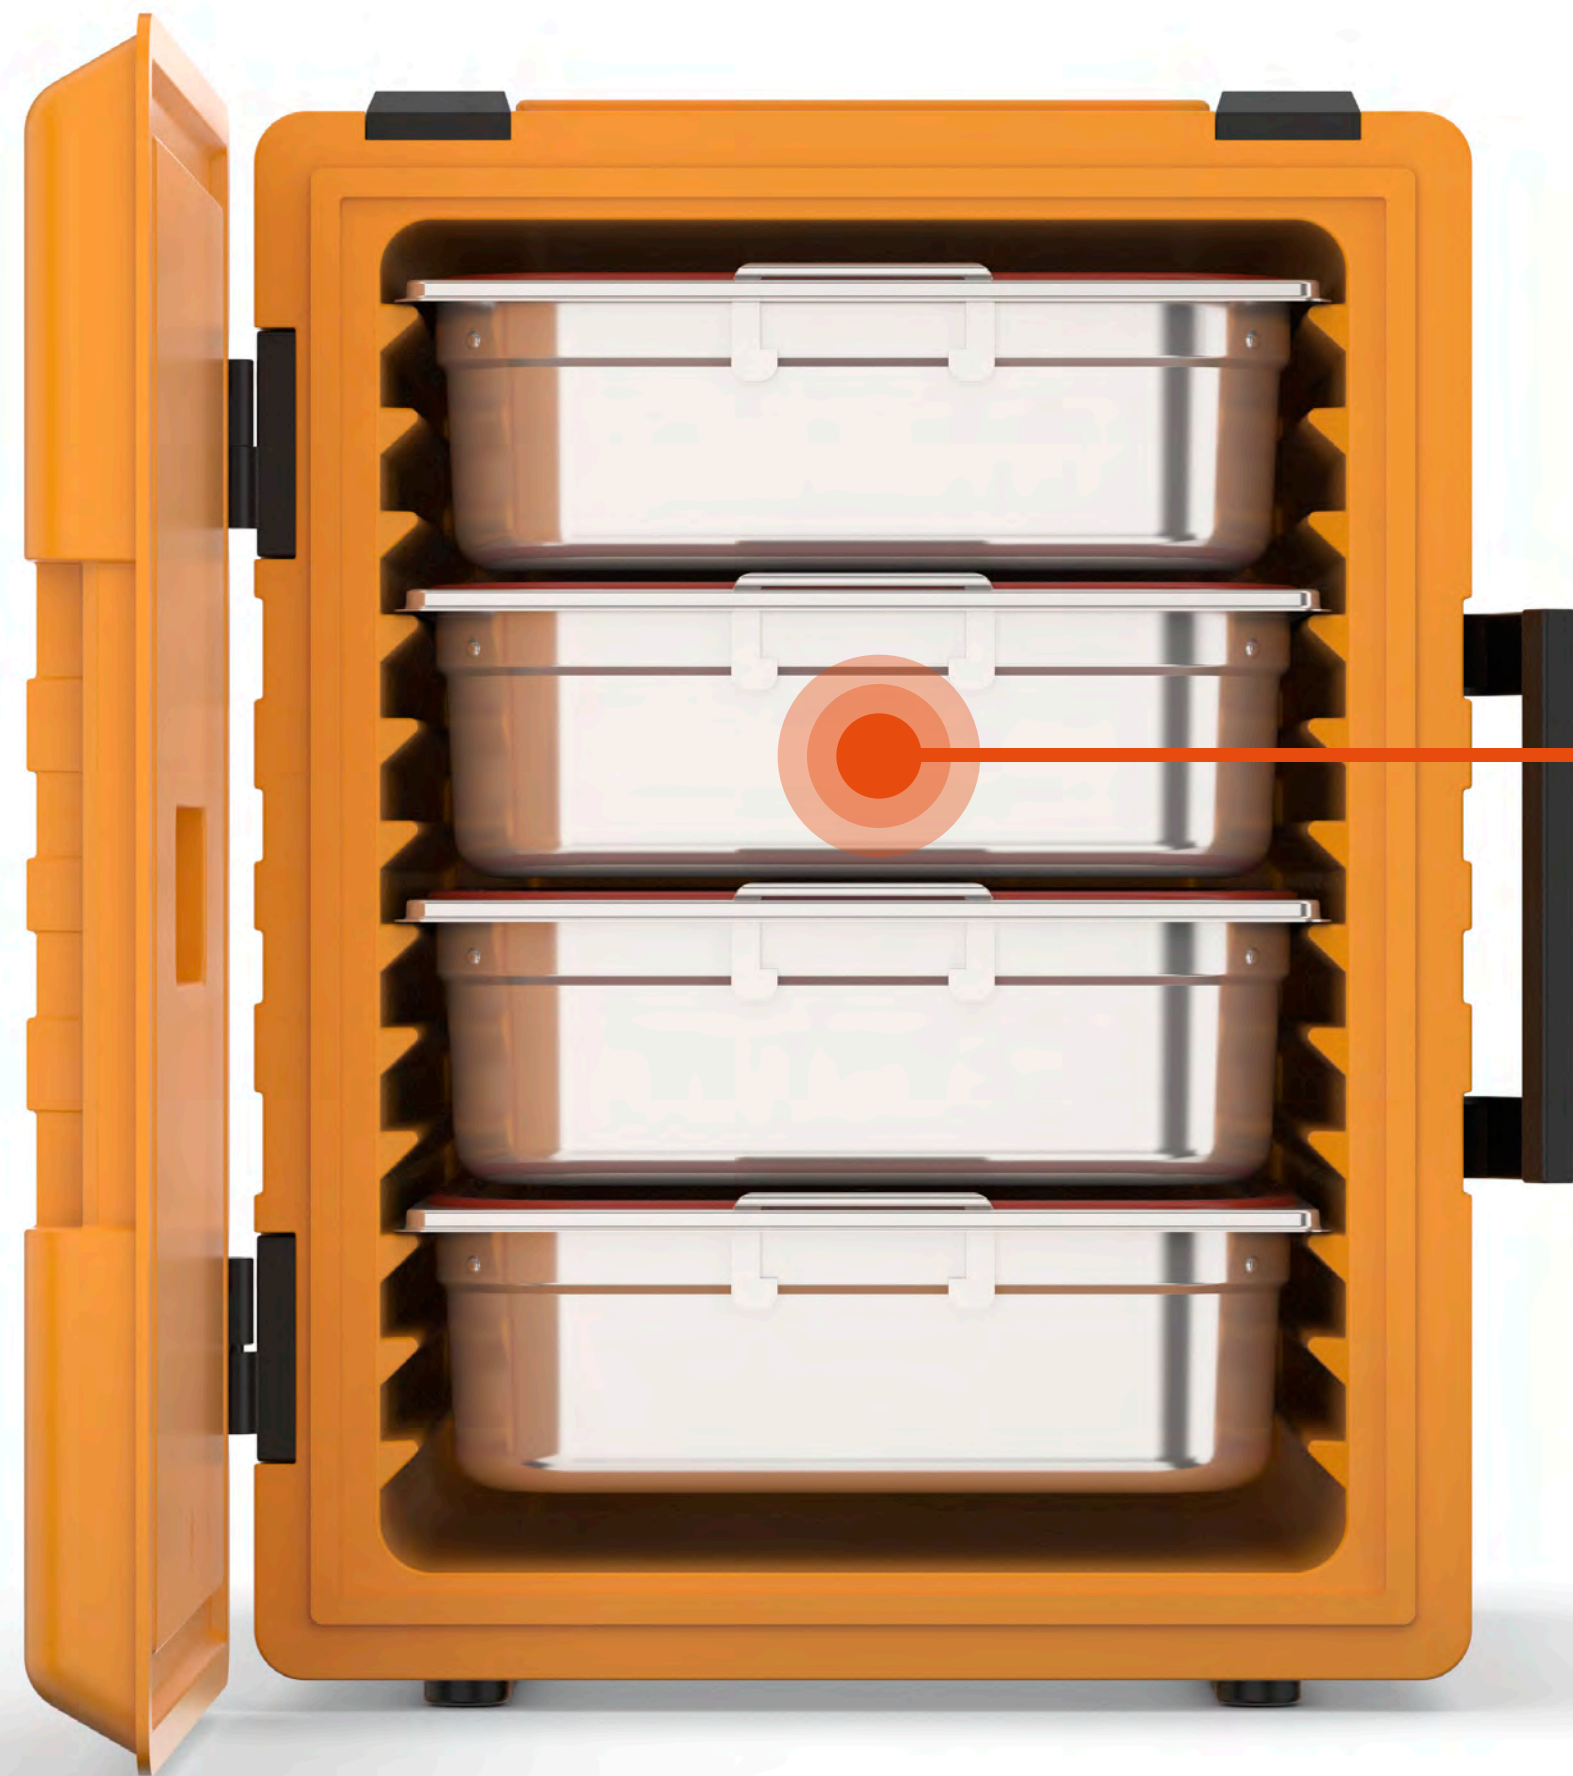

thermoport® 1000

polypropylene & stainless steel 🔥