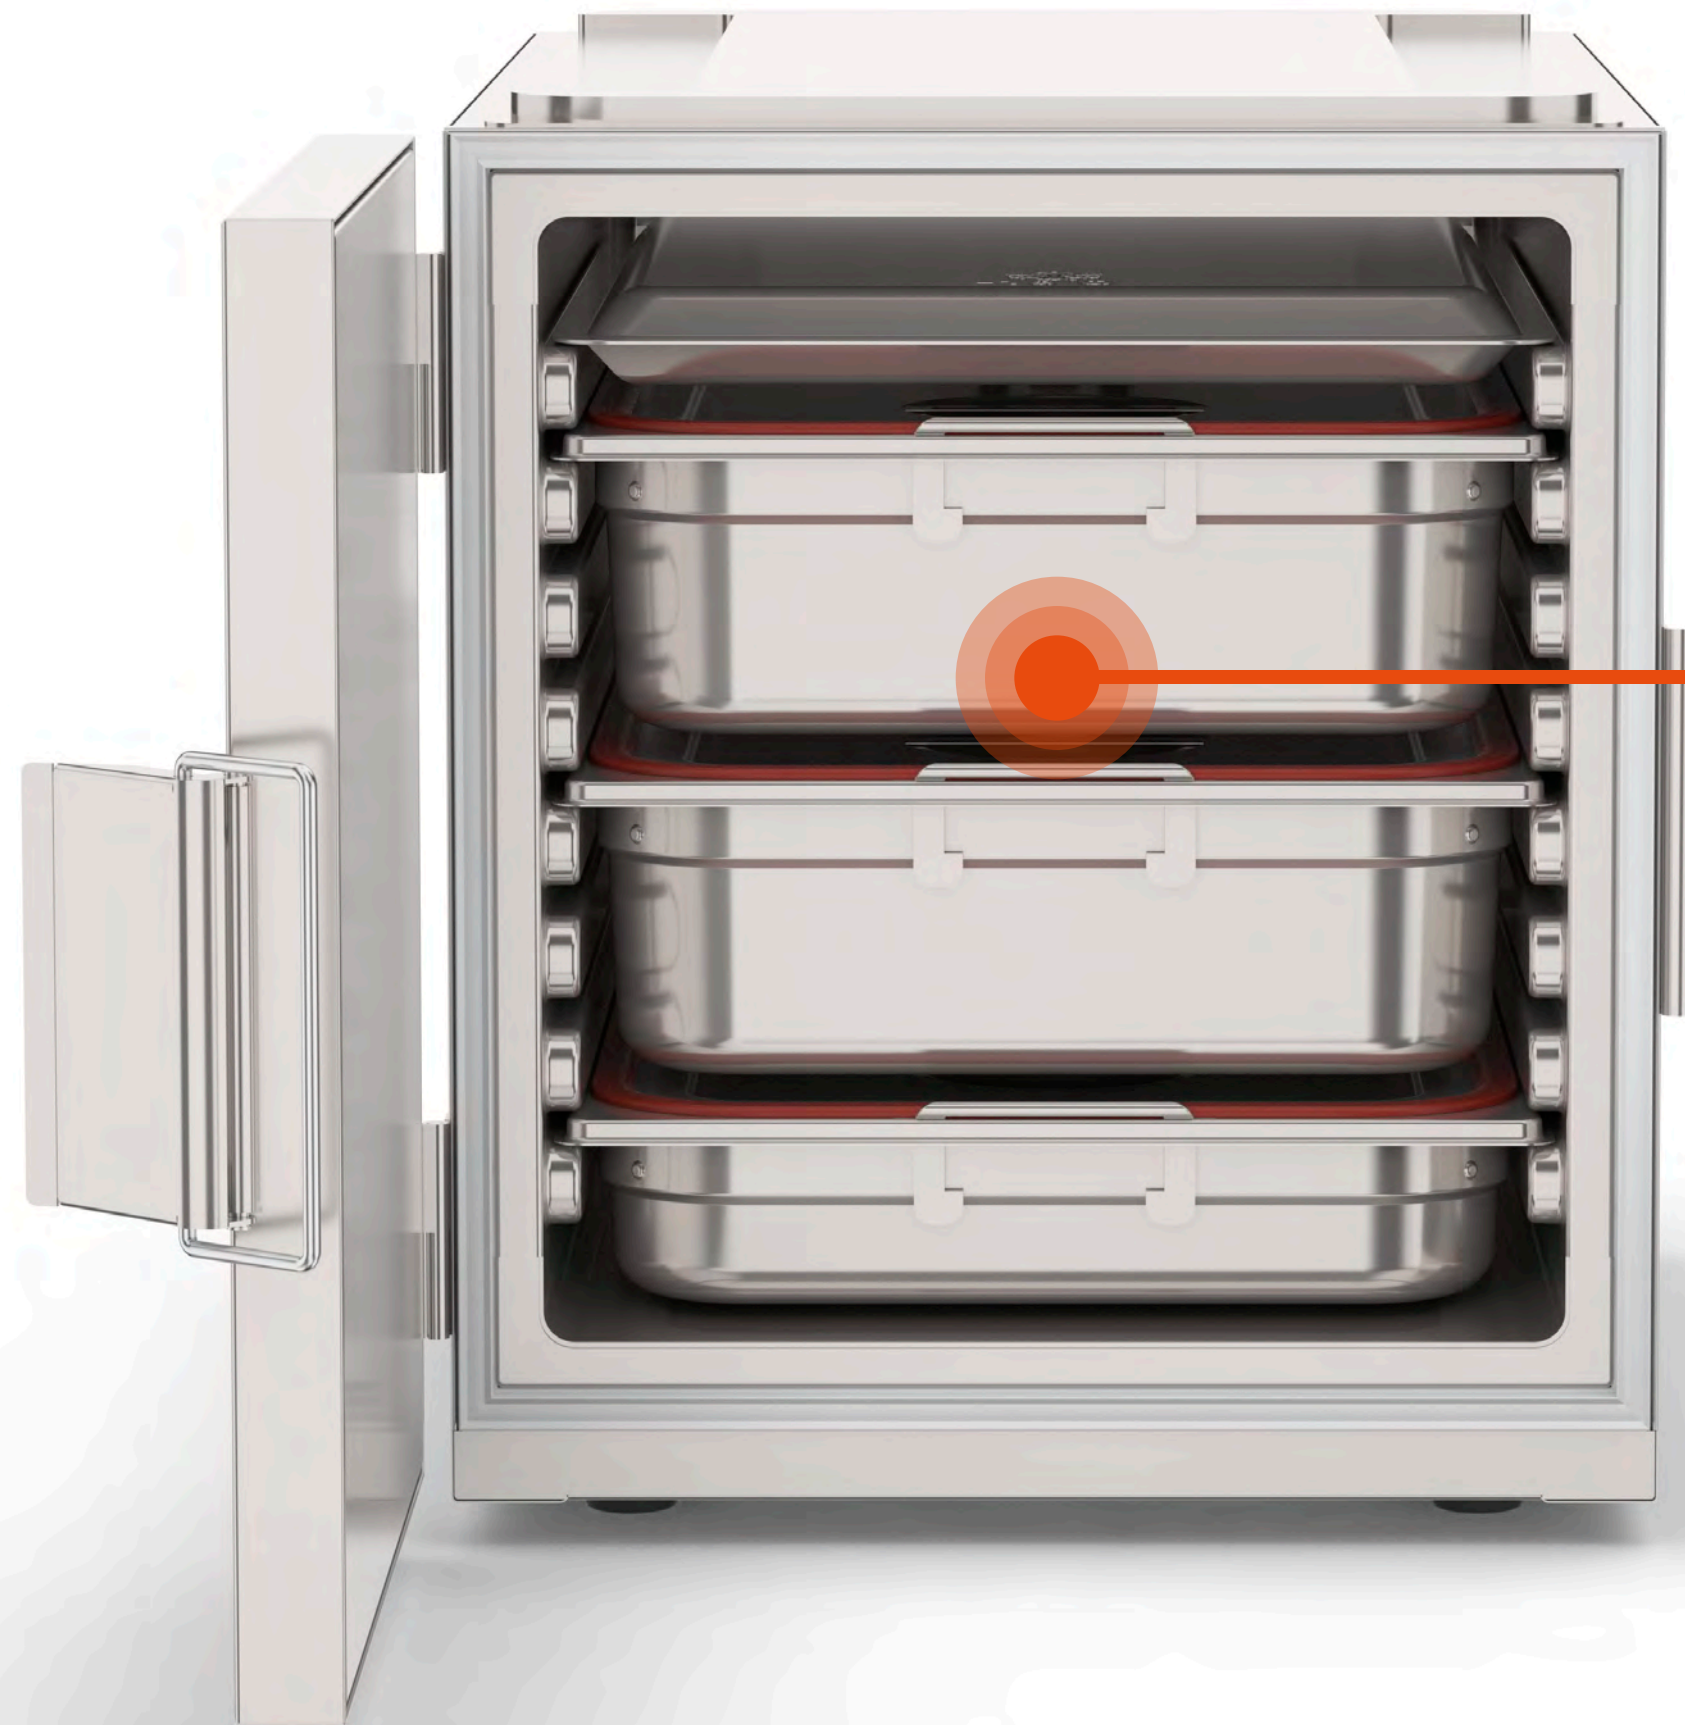

thermoport® 1000

polypropylene & stainless steel ❄️

people

components

100 3

1x cooling pellet

1x 1/1 100f

1 1,7l salad